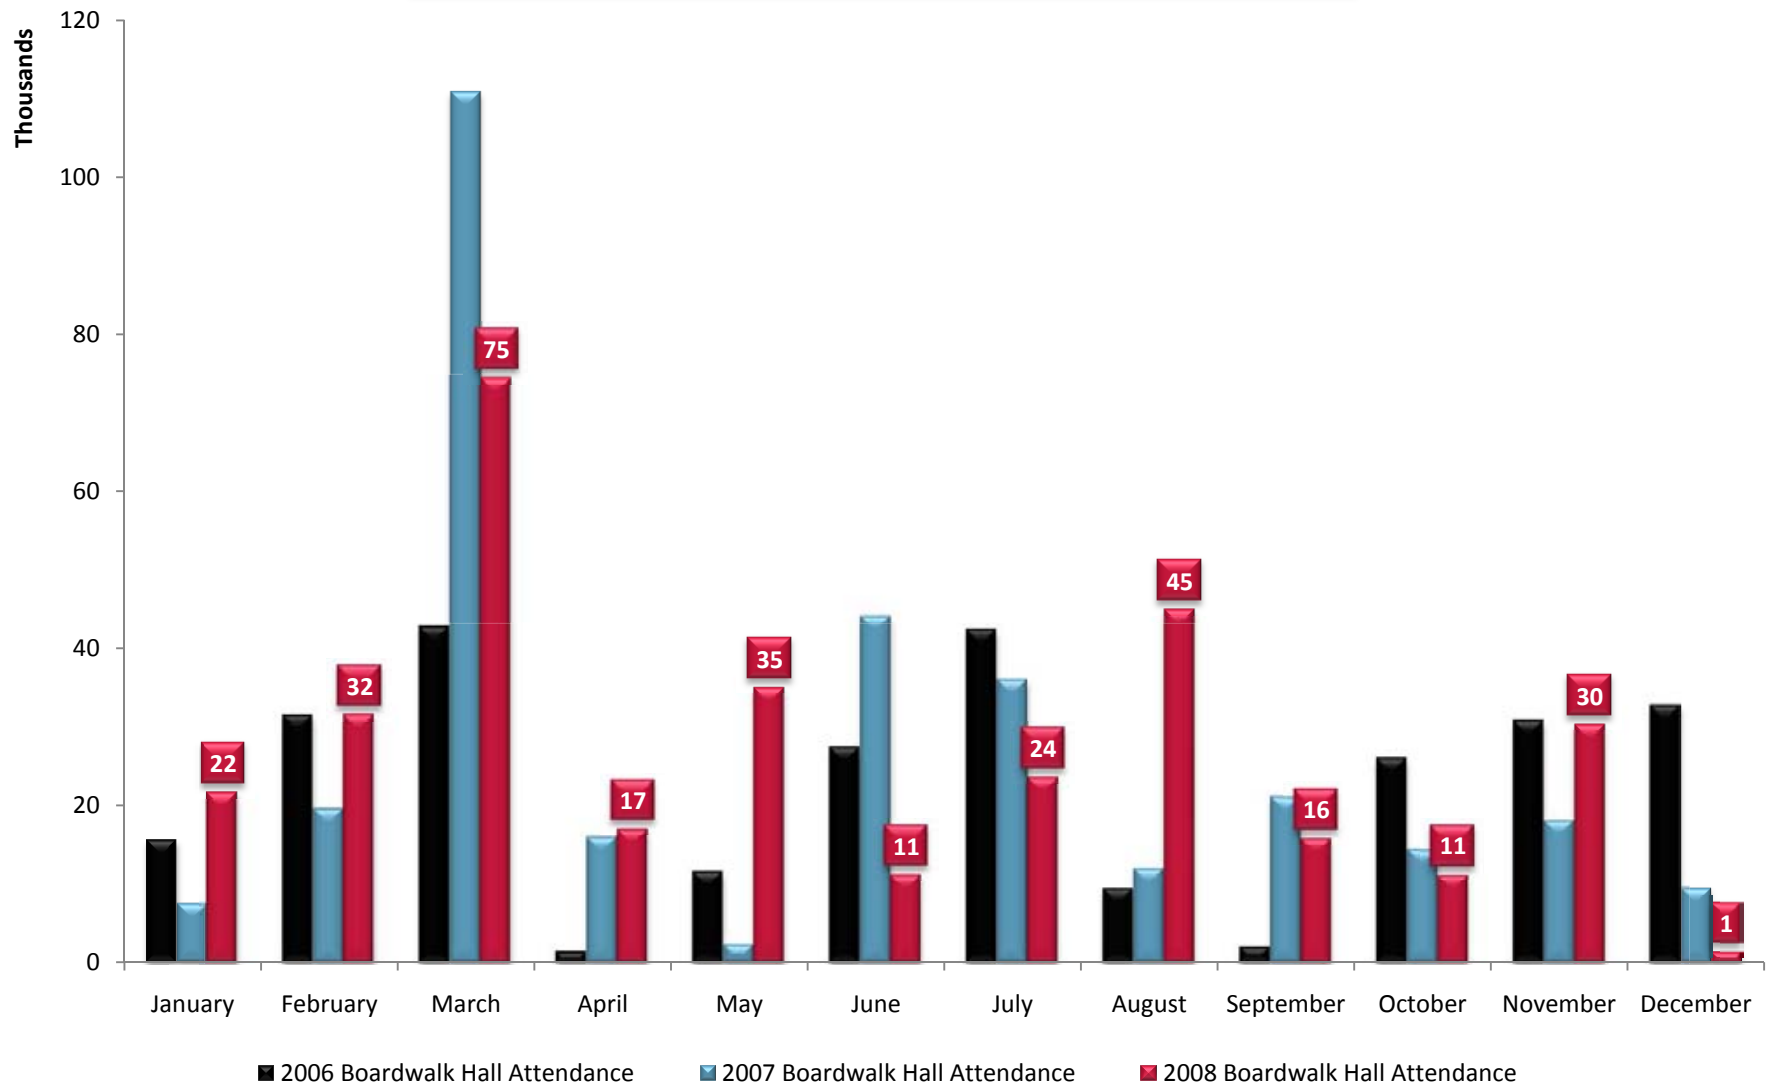

Atlantic City Convention and Visitors Authority Boardwalk Hall Attendance (Thousands)