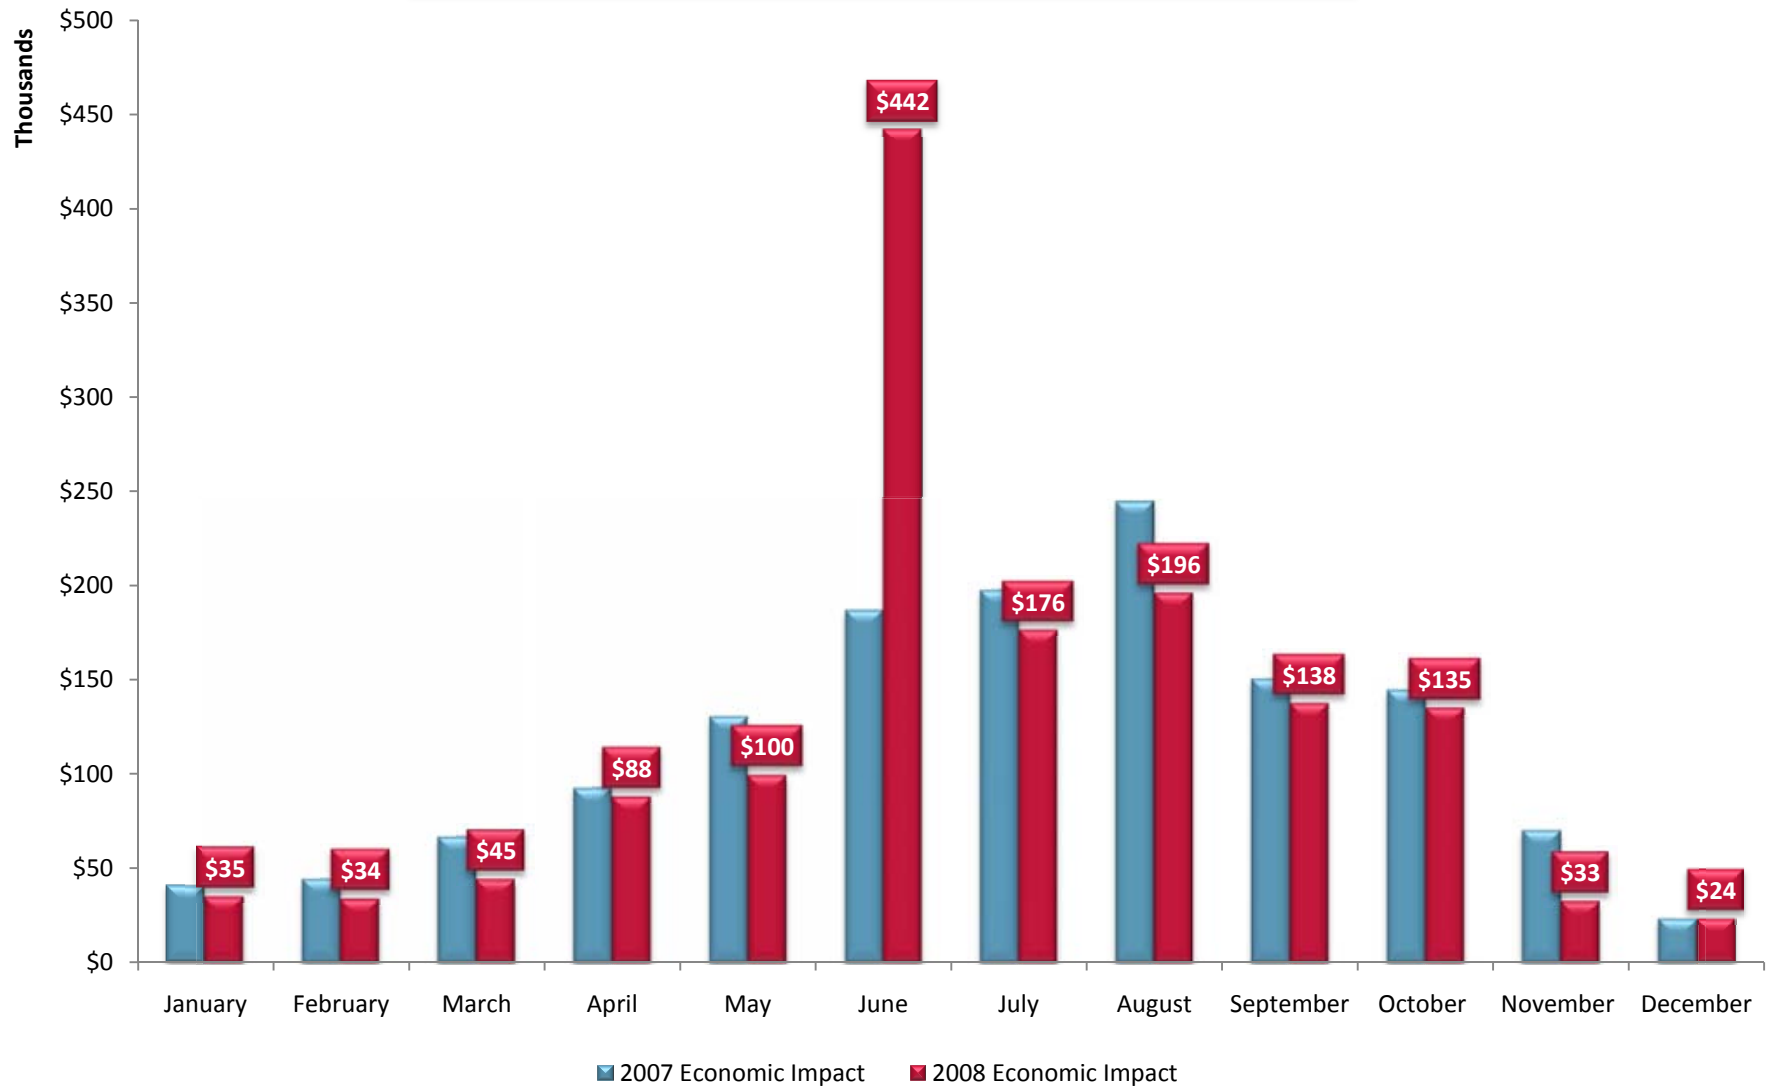

Atlantic City Convention and Visitors Authority Visitors Center Economic Impact ($Thousands)