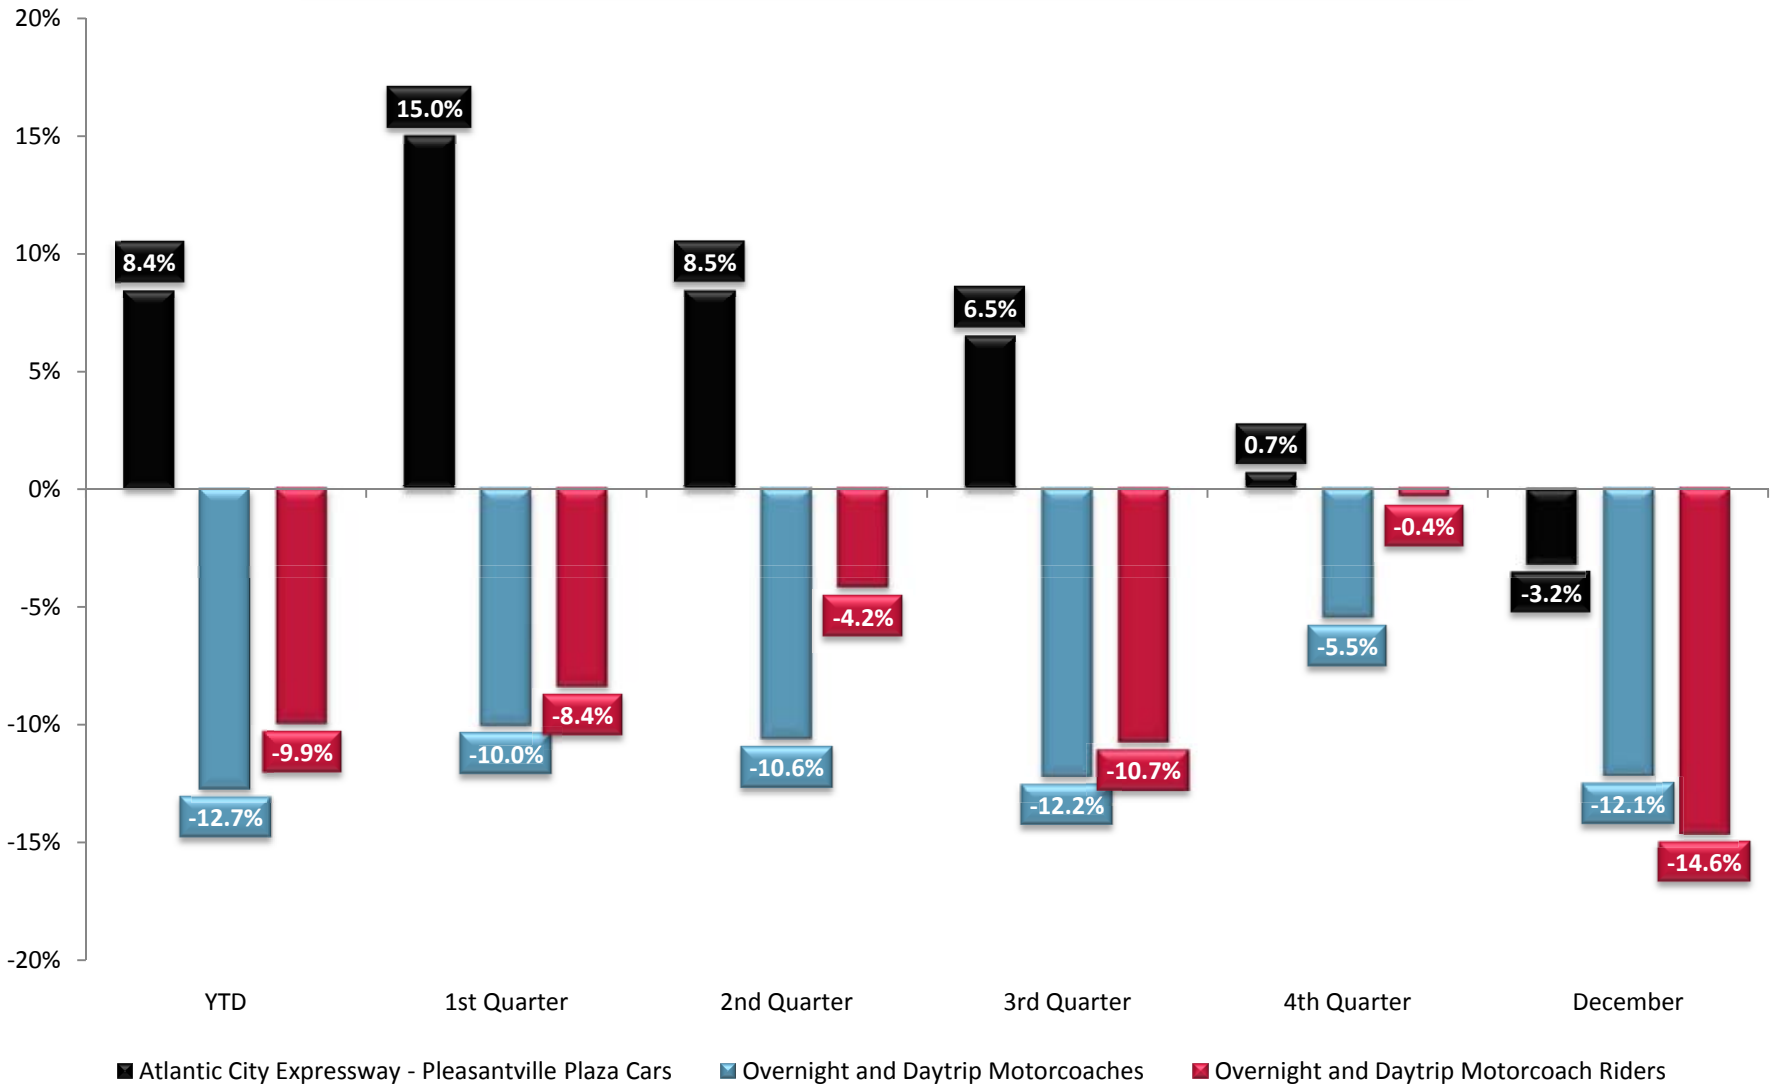

South Jersey Transportation Authority Transportation Statistics Percentage Change Year over Year and Month over Month