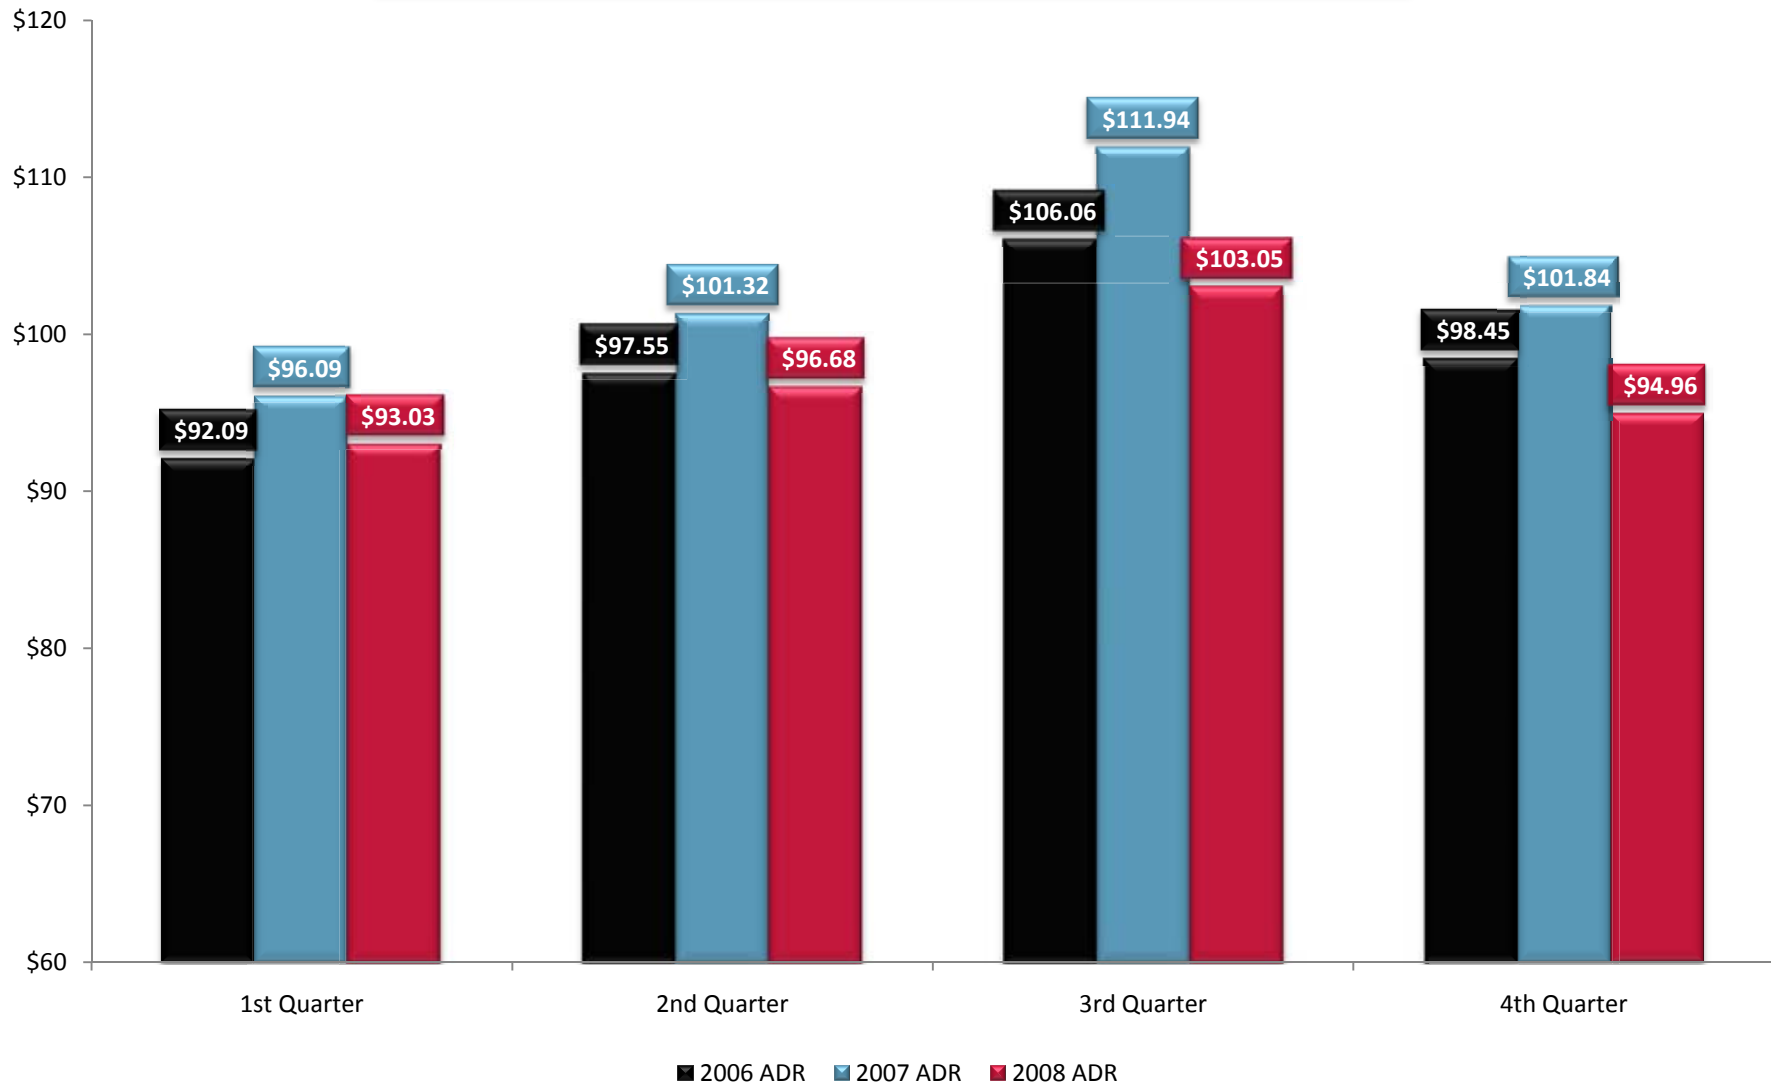

**New Jersey Casino Control Commission
Atlantic City Casino Hotel Average Daily Rate (ADR)
(Figures Include Comps)**

**New Jersey Casino Control Commission
Atlantic City Casino Win
(Net Amount of Gaming Revenue Won)
(\$Billions)**