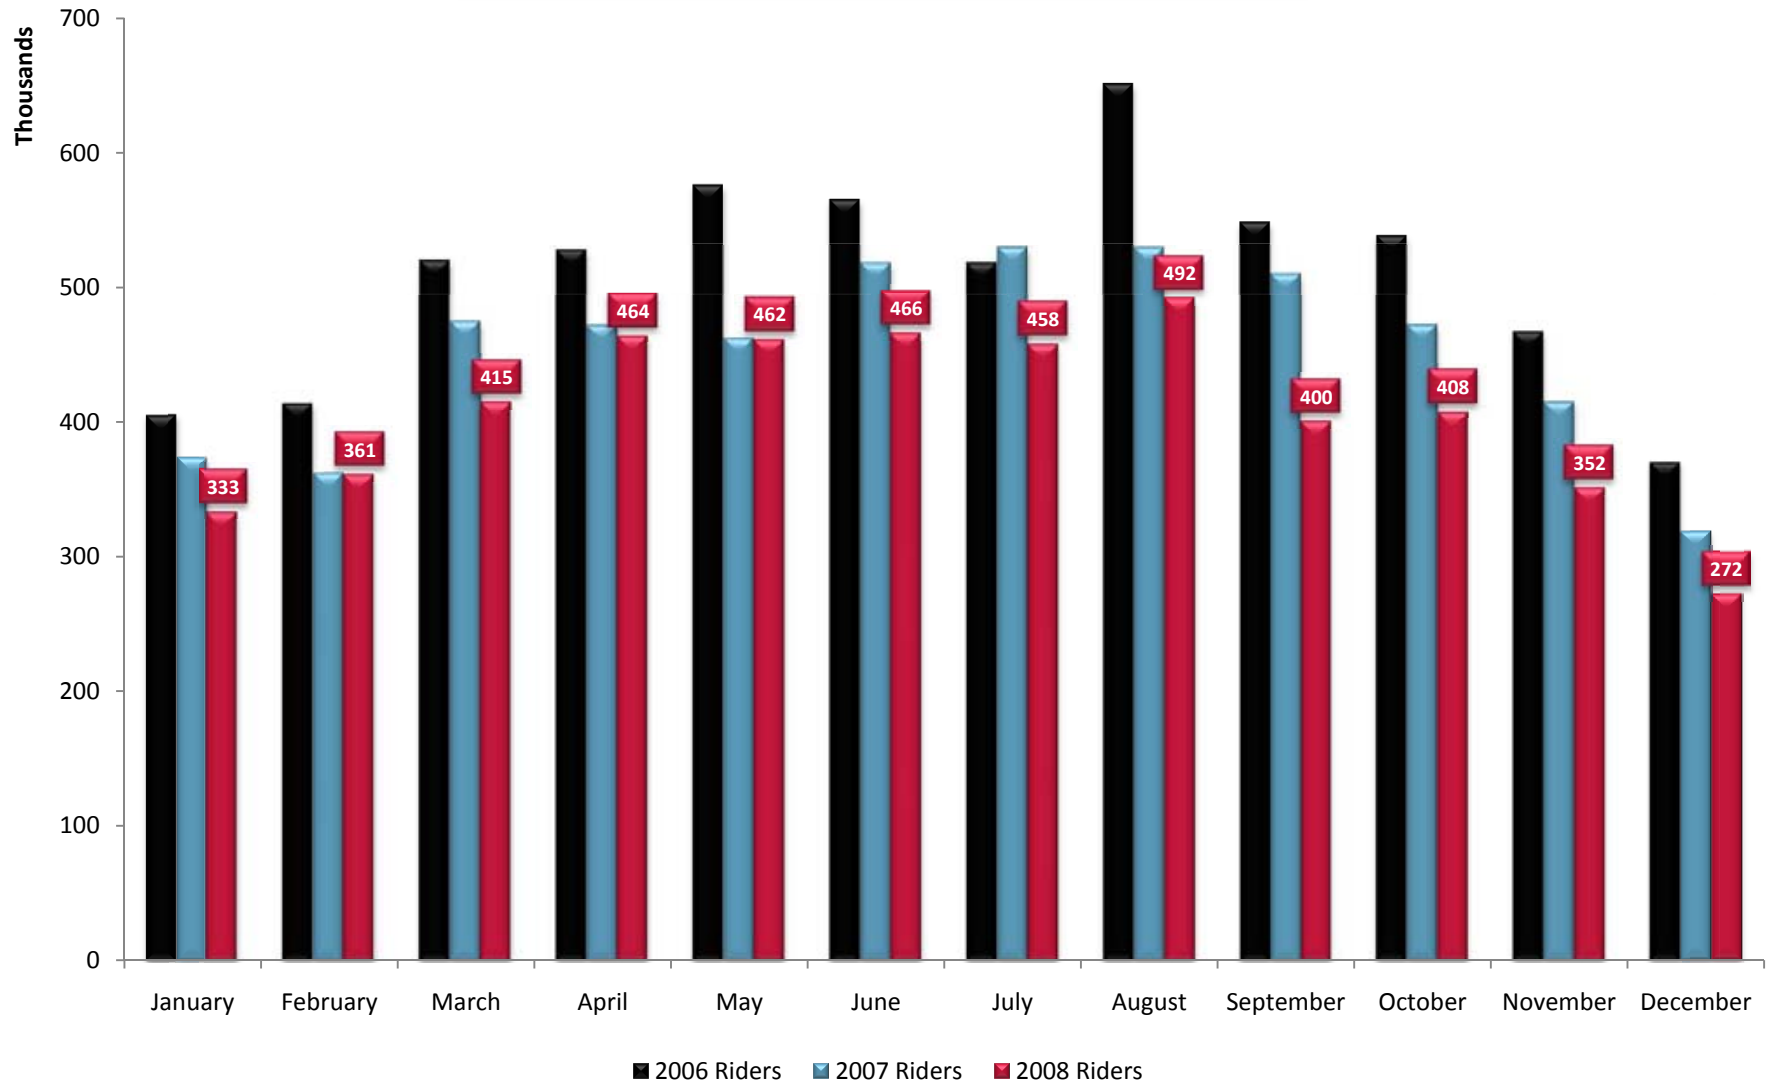

New Jersey Transit Atlantic City Rail Passengers

STOCKTON COLLEGE

THE RICHARD STOCKTON COLLEGE OF NEW JERSEY

South Jersey Transportation Authority Overnight and Daytrip Motorcoaches (Thousands)

South Jersey Transportation Authority Overnight and Daytrip Motorcoach Riders (Thousands)