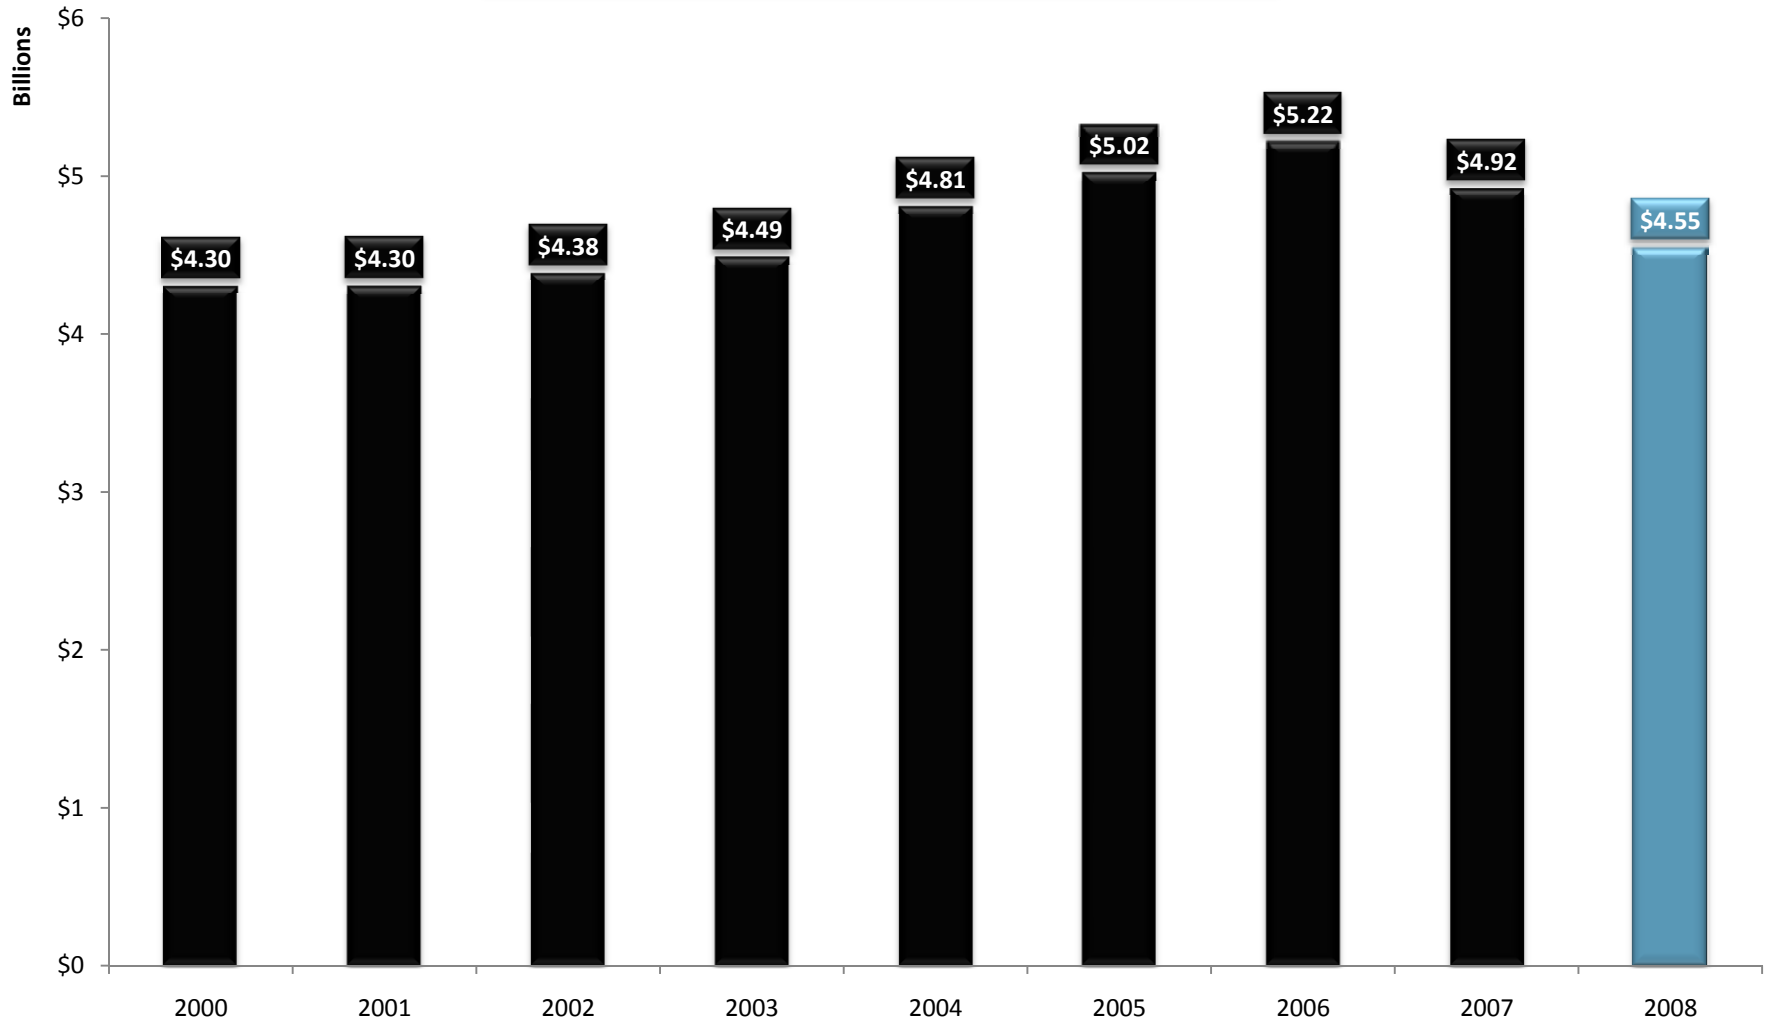

**New Jersey Casino Control Commission
Atlantic City Casino Win
(Net Amount of Gaming Revenue Won)
($Billions)**