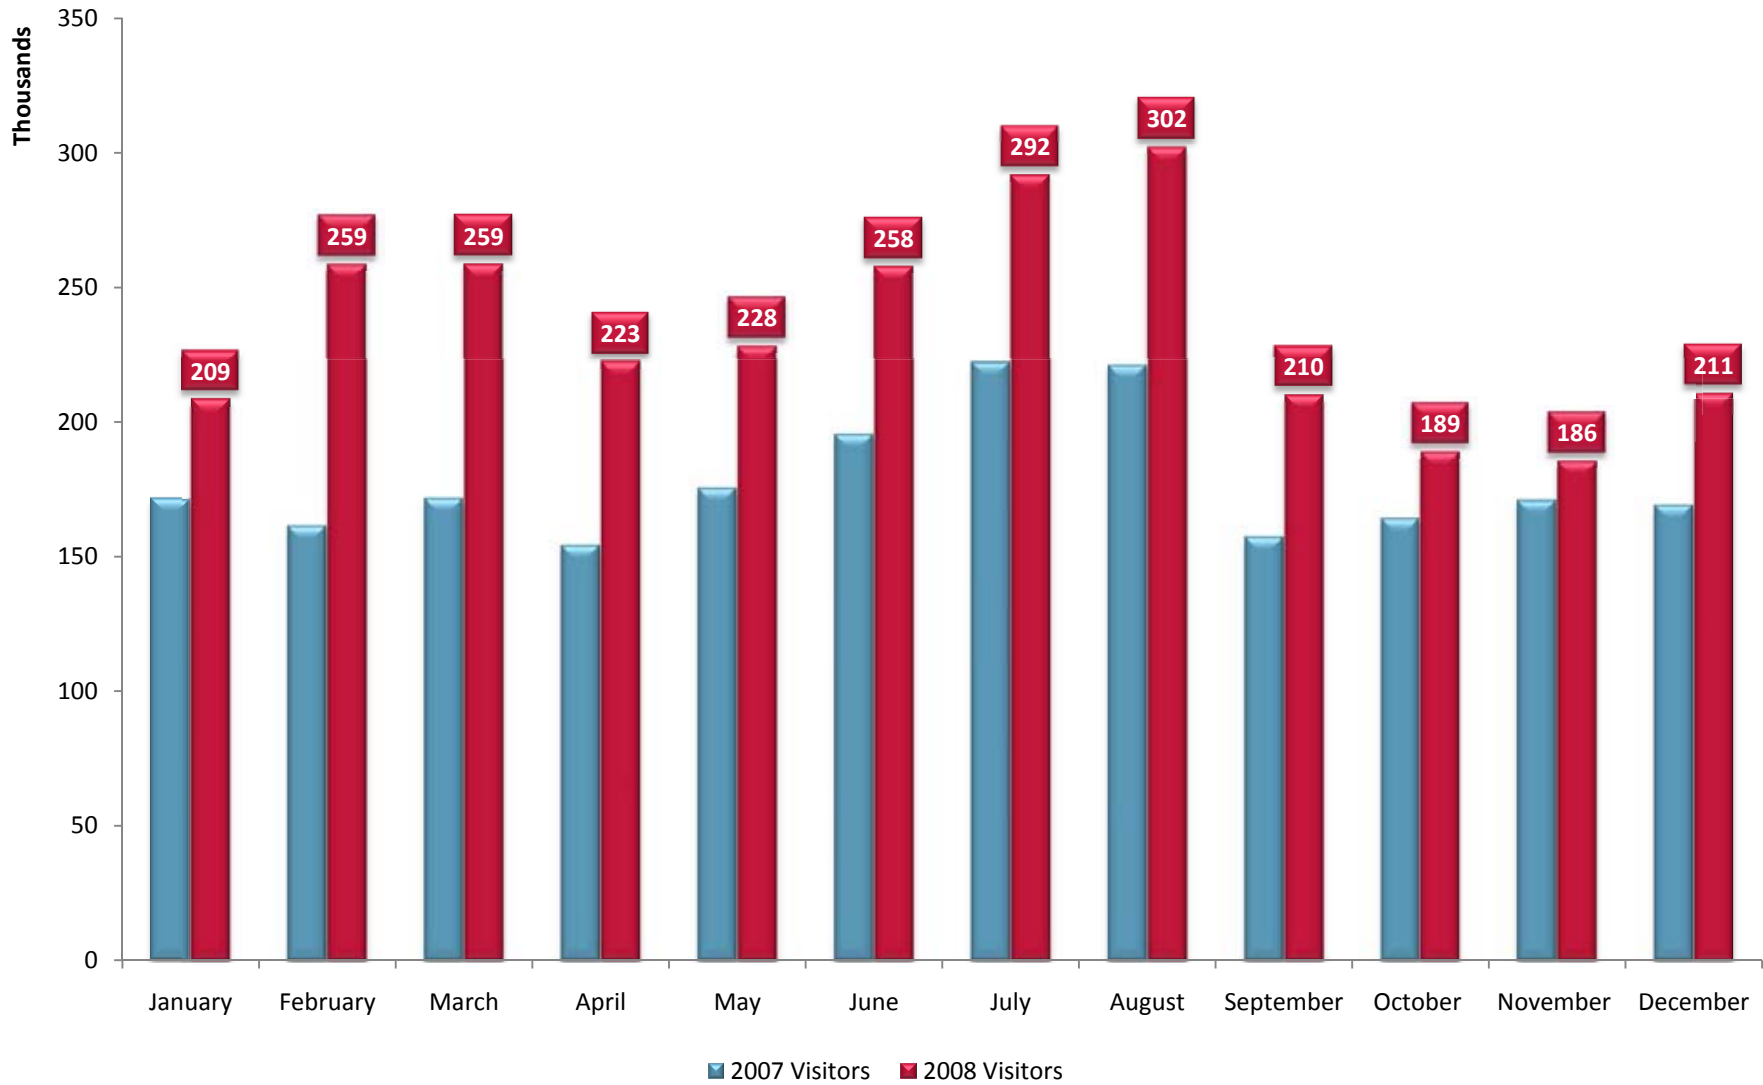

Atlantic City Convention and Visitors Authority Website Visitors (Thousands)