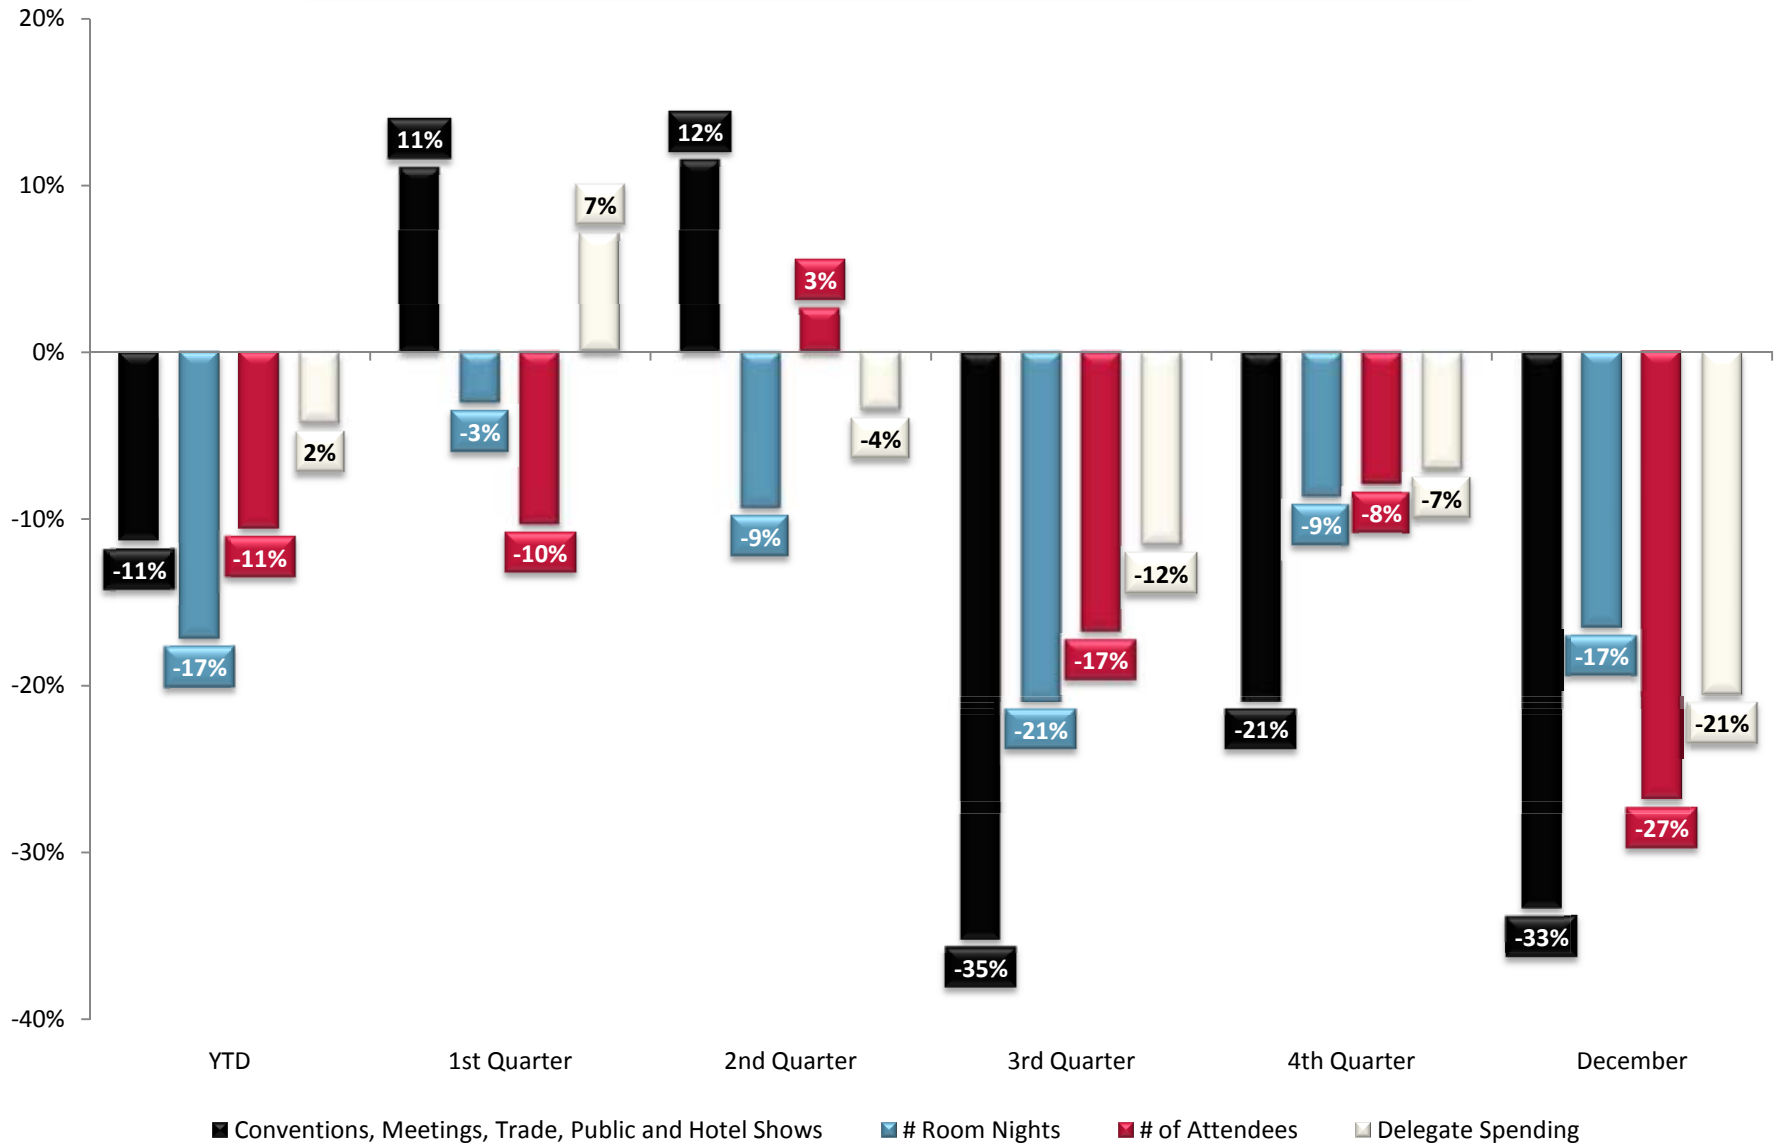

Atlantic City Convention Center Percentage Change YTD Over YTD and Month Over Month