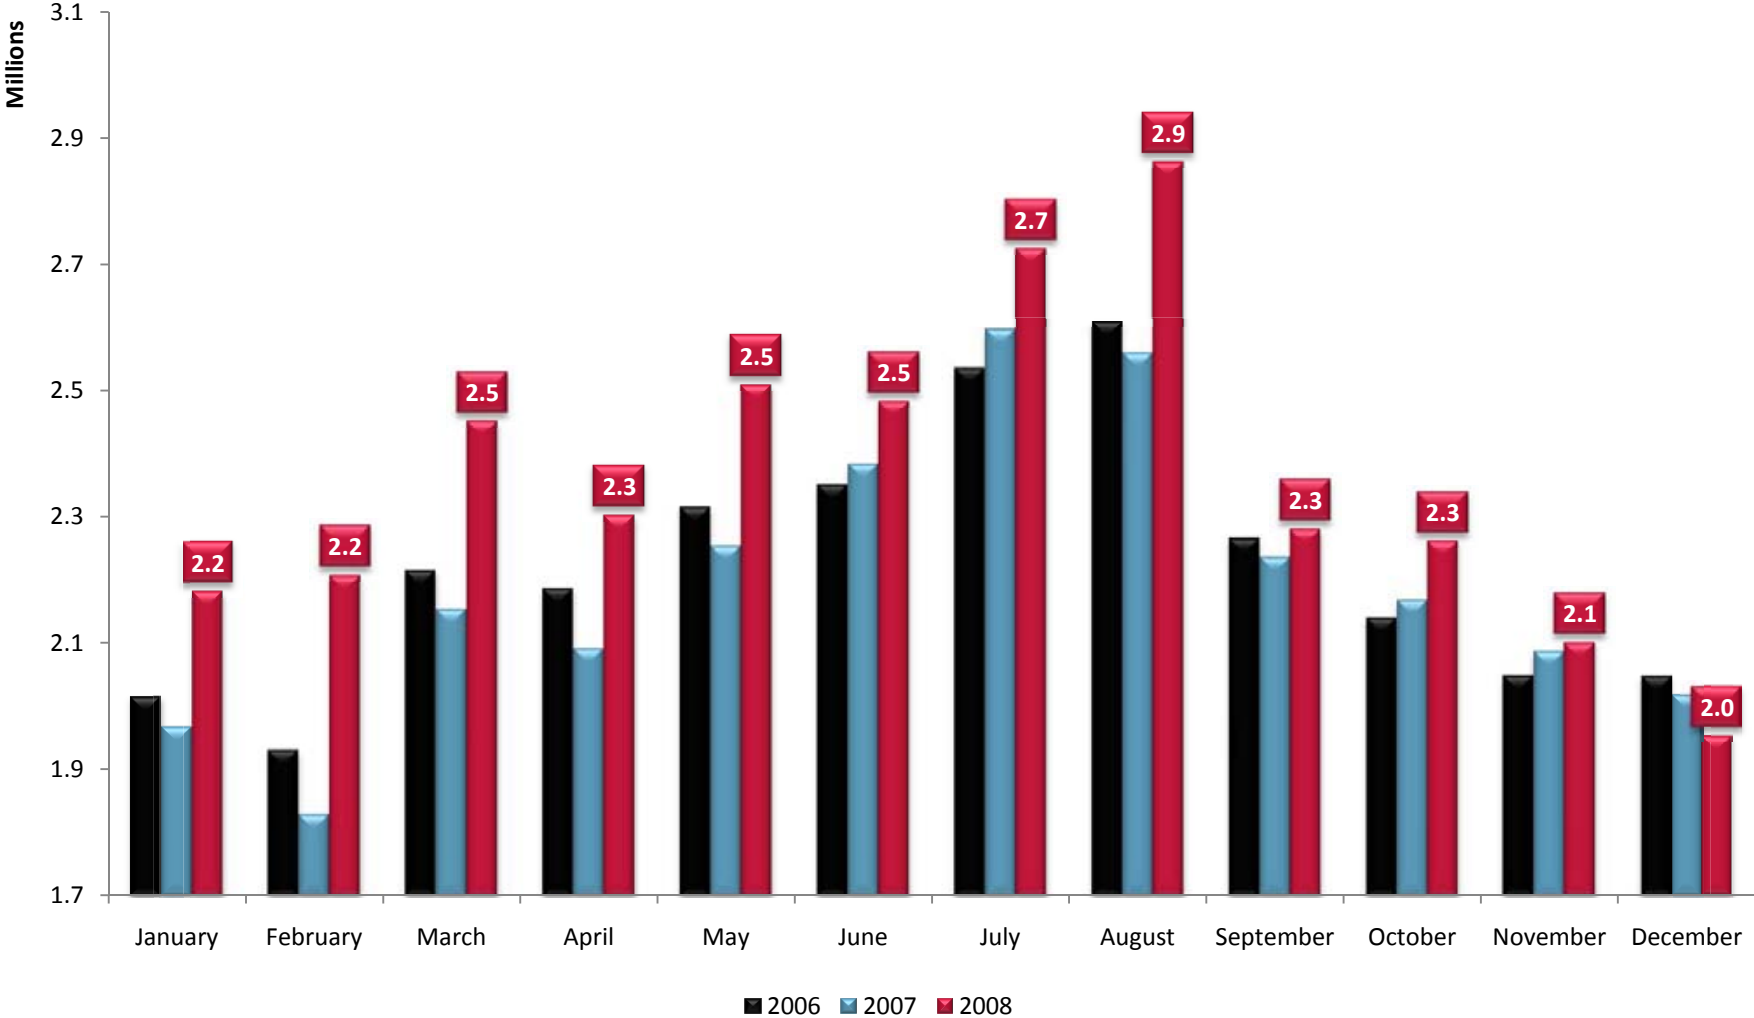

South Jersey Transportation Authority Atlantic City Expressway Pleasantville Plaza Cars (Millions)