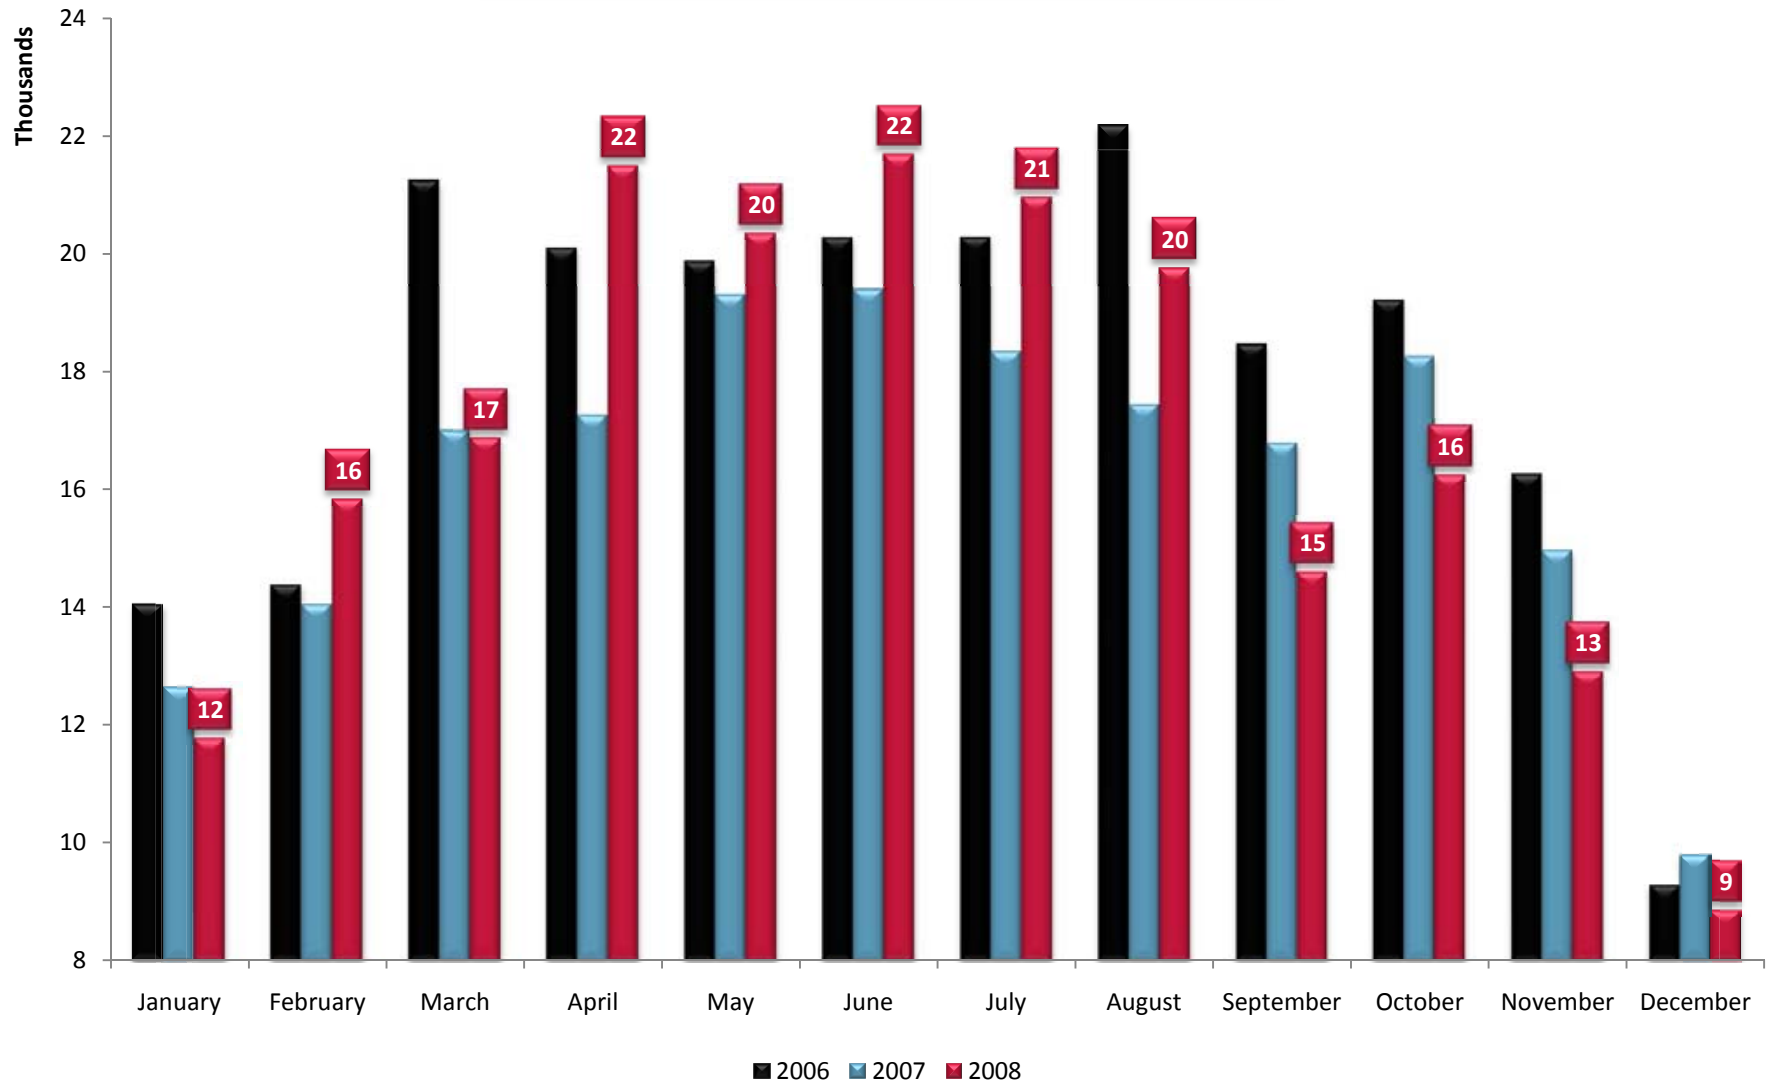

Atlantic City International Airport (ACY) Charter Service Passengers (Thousands)