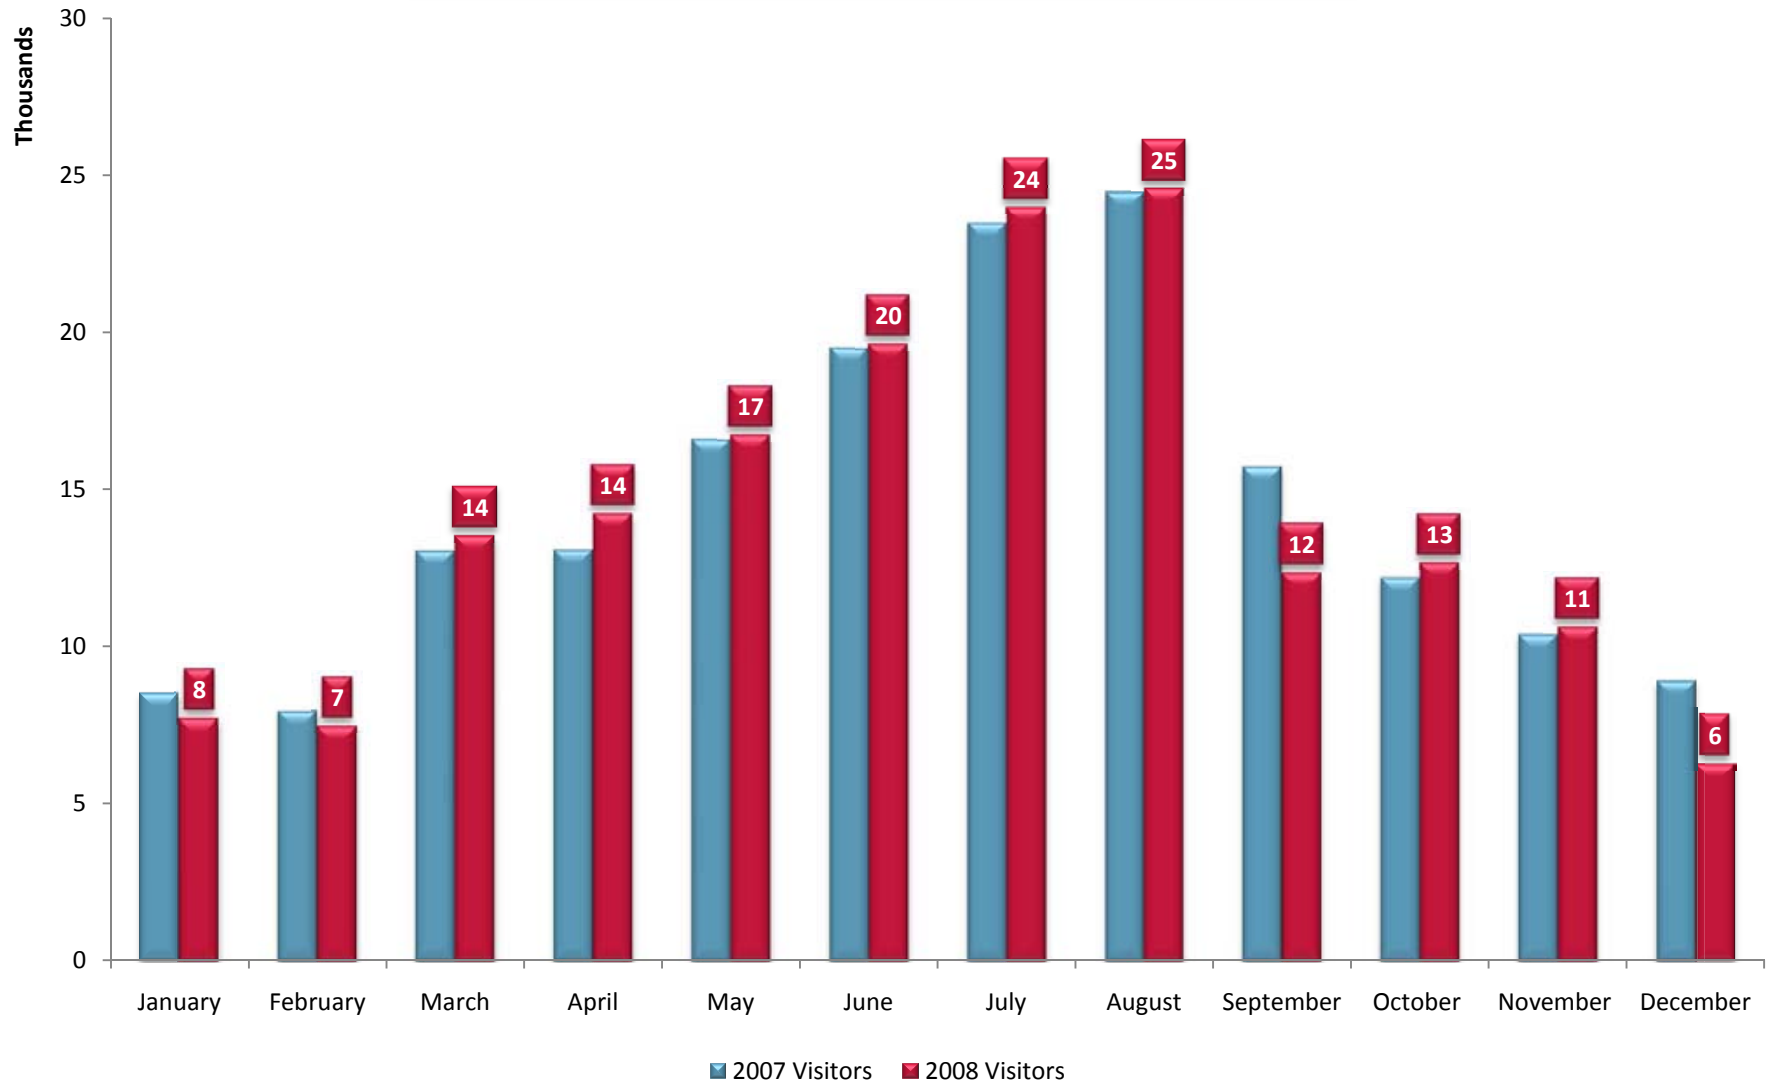

Atlantic City Convention and Visitors Authority Visitors Center Room Nights

Atlantic City Convention and Visitors Authority Website Room Nights

Atlantic City Convention and Visitors Authority Visitors Center Traffic (Thousands)