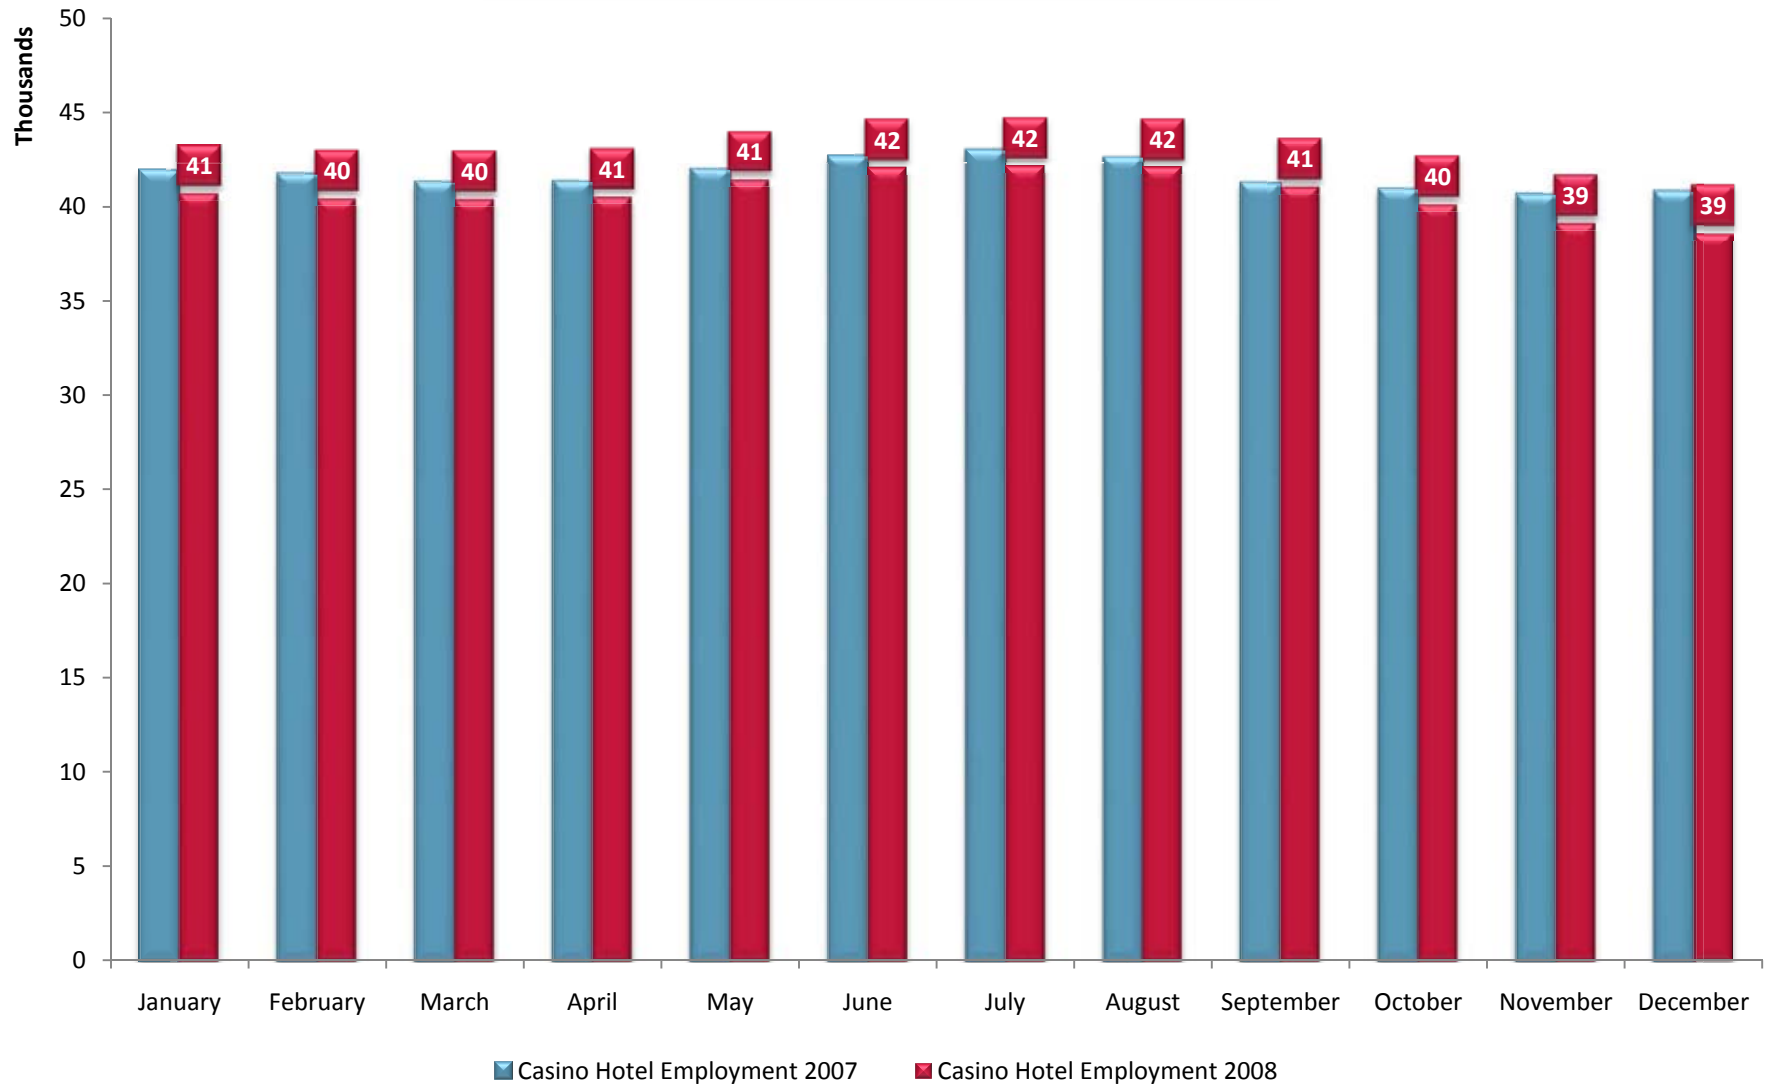

New Jersey Casino Control Commission Casino Employment (Thousands)