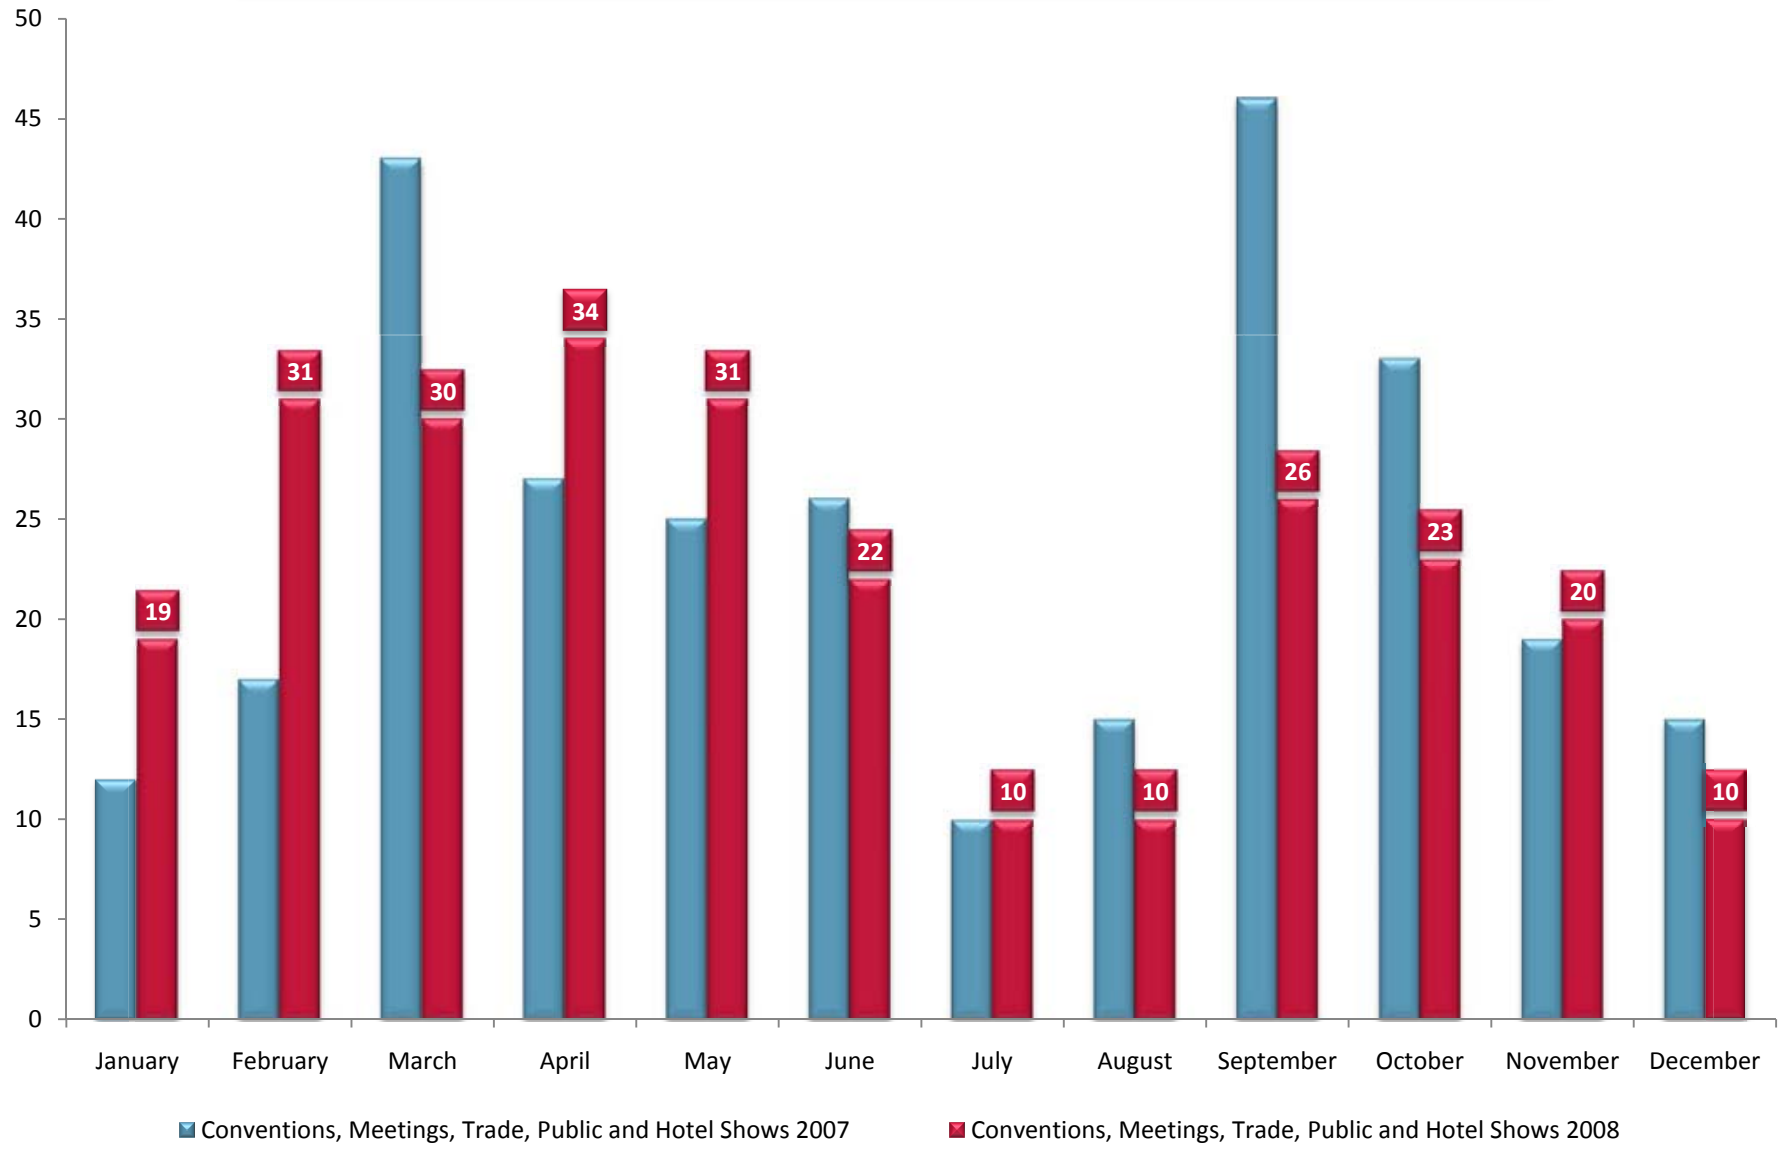

Atlantic City Convention Center Conventions, Meetings, Trade, Public and Hotel Shows Combined