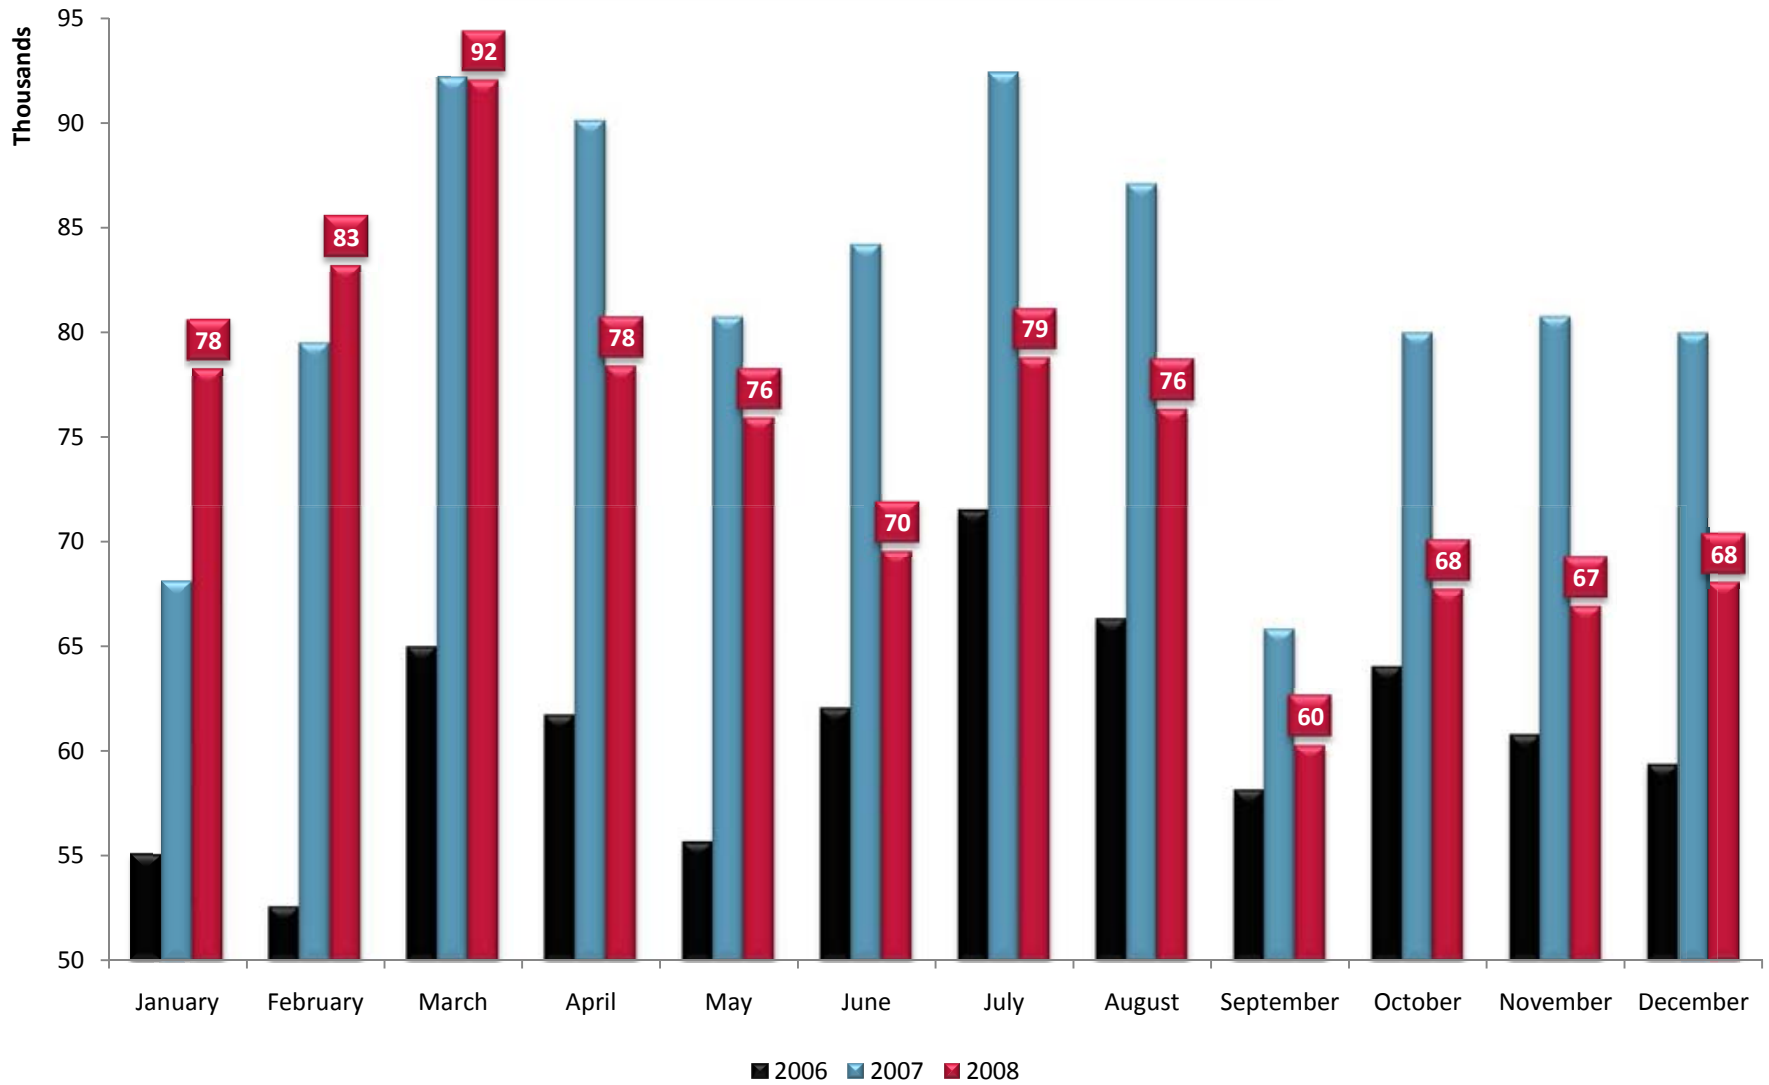

Atlantic City International Airport (ACY) Scheduled Service Passengers (Thousands)