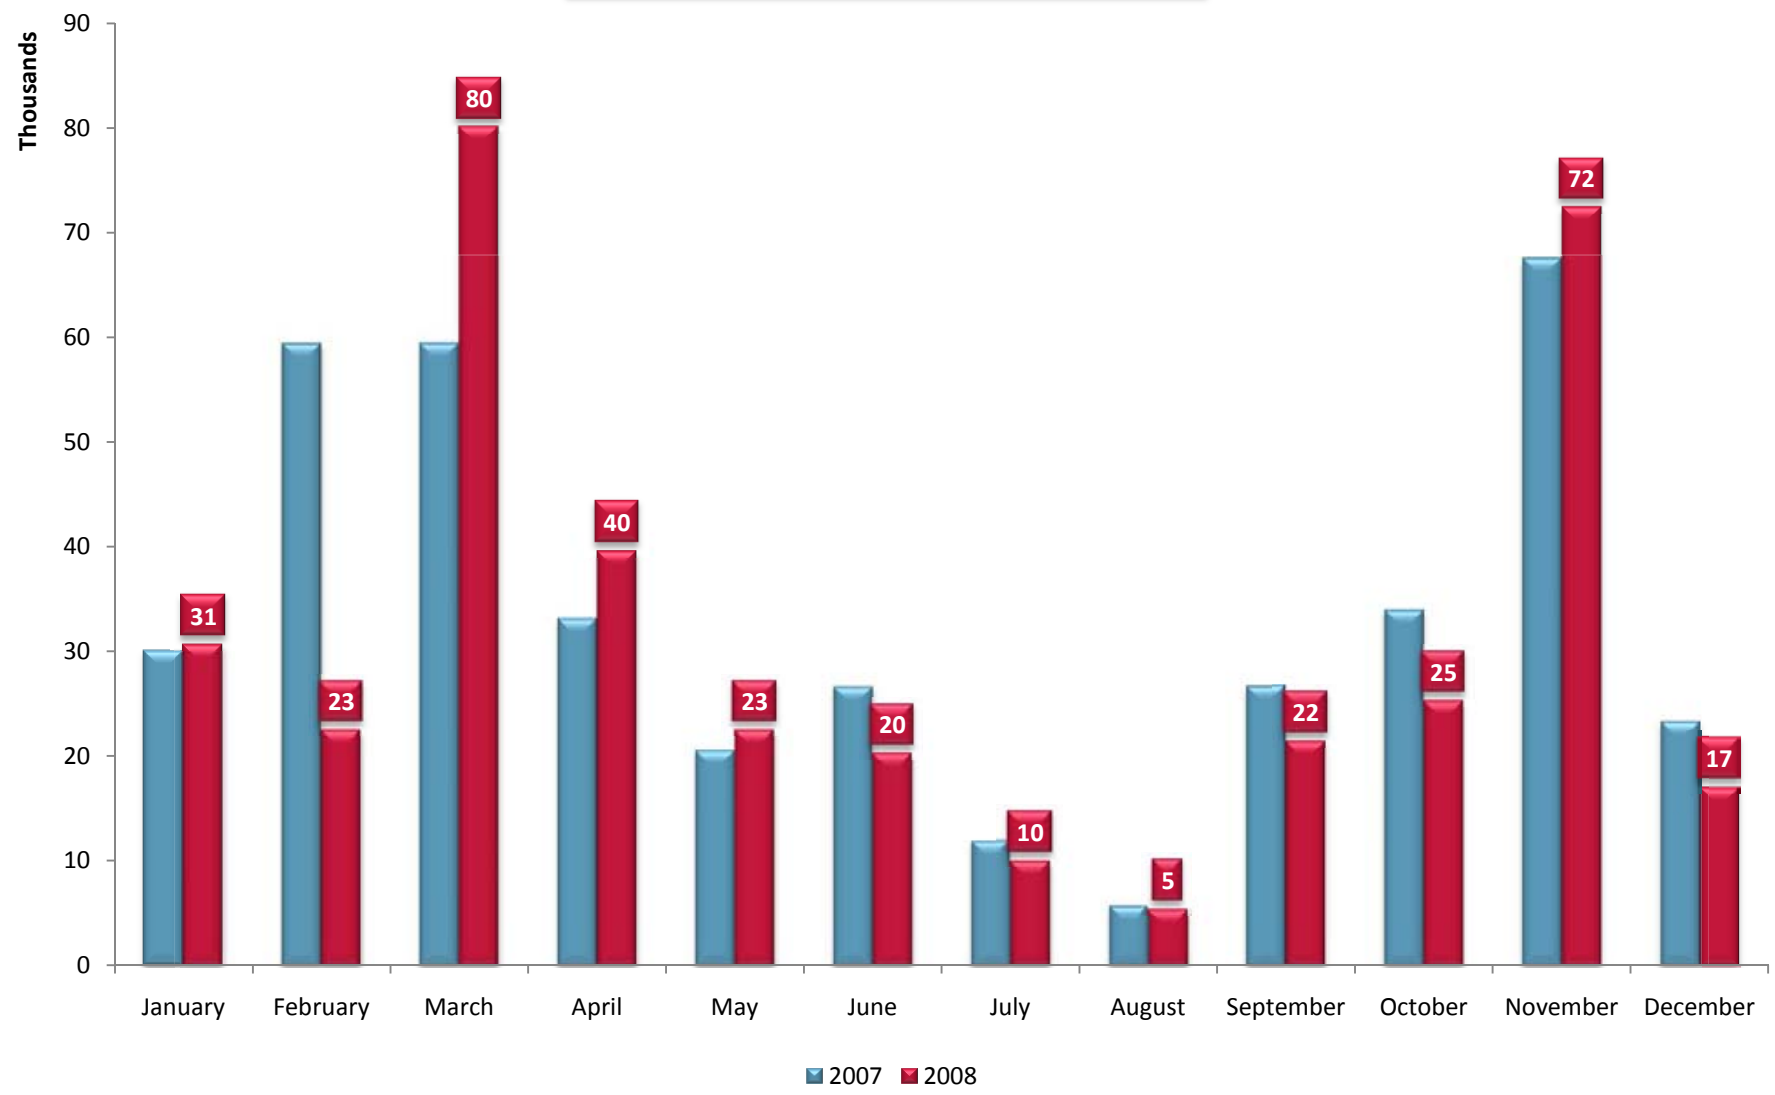

Atlantic City Convention Center Attendees (Thousands)