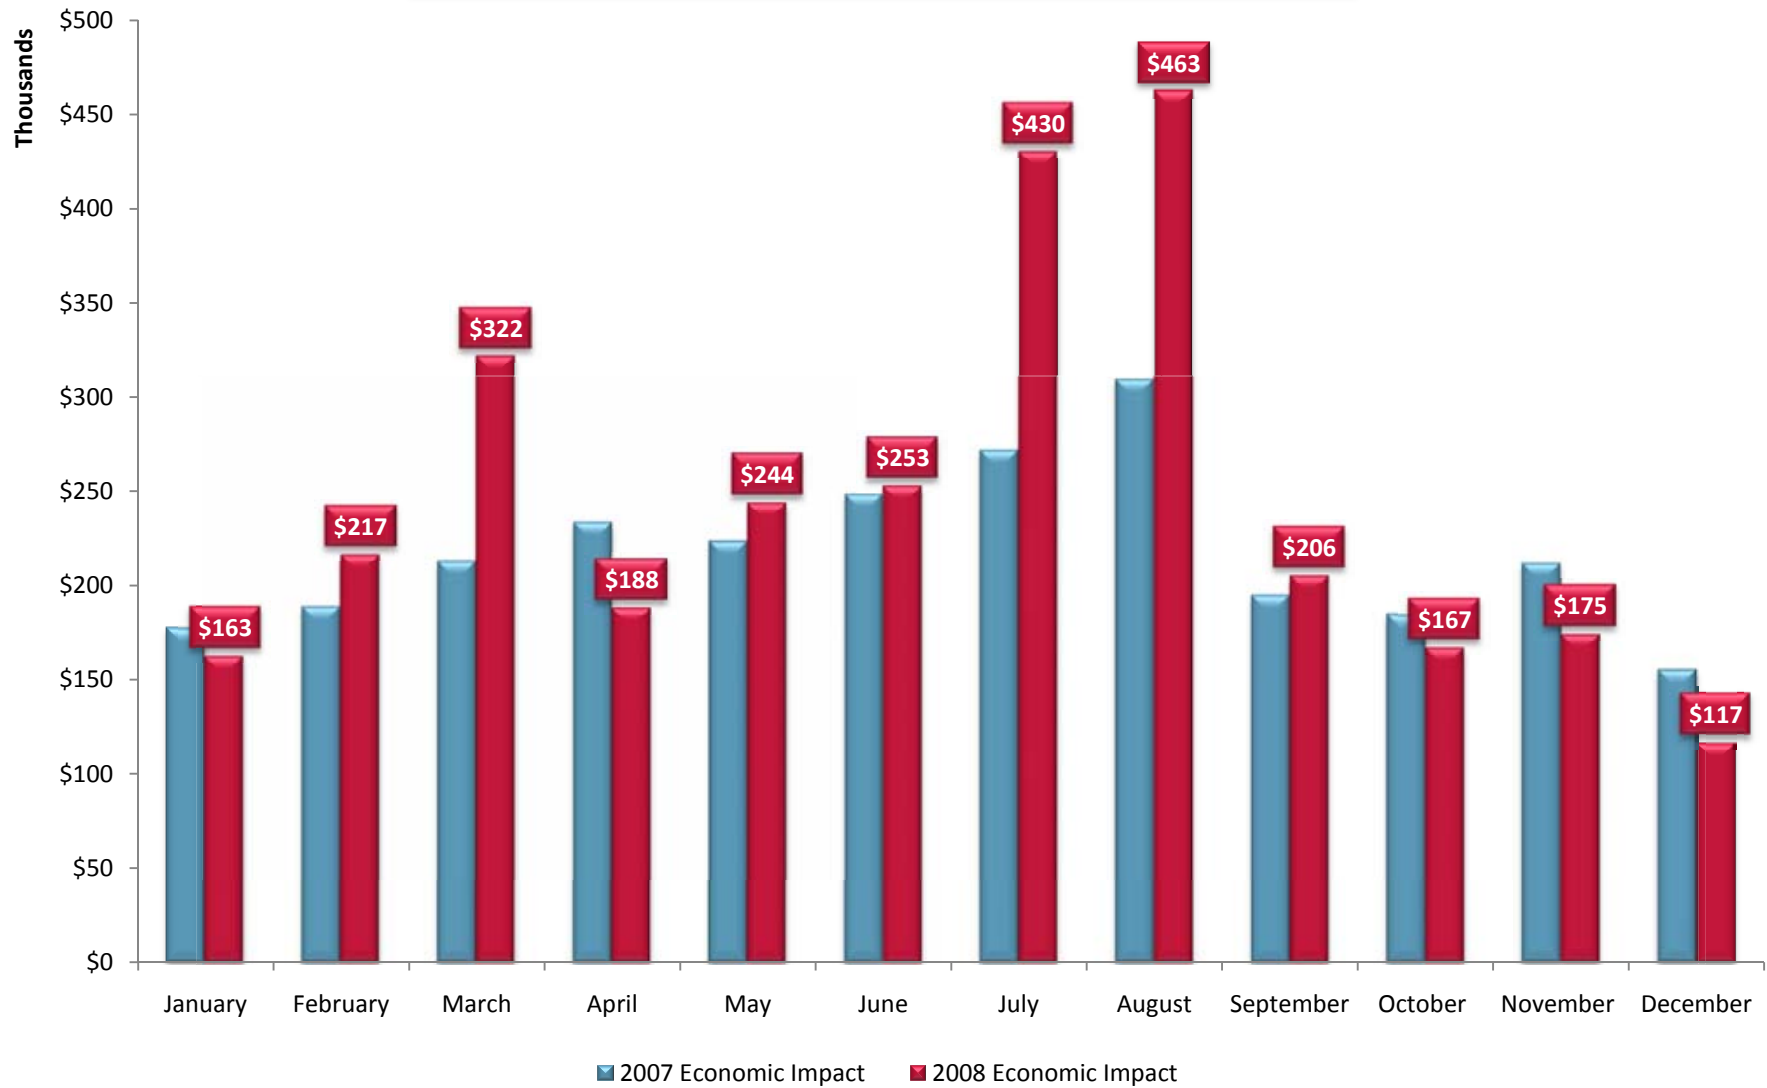

Atlantic City Convention and Visitors Authority Website Economic Impact ($Thousands)