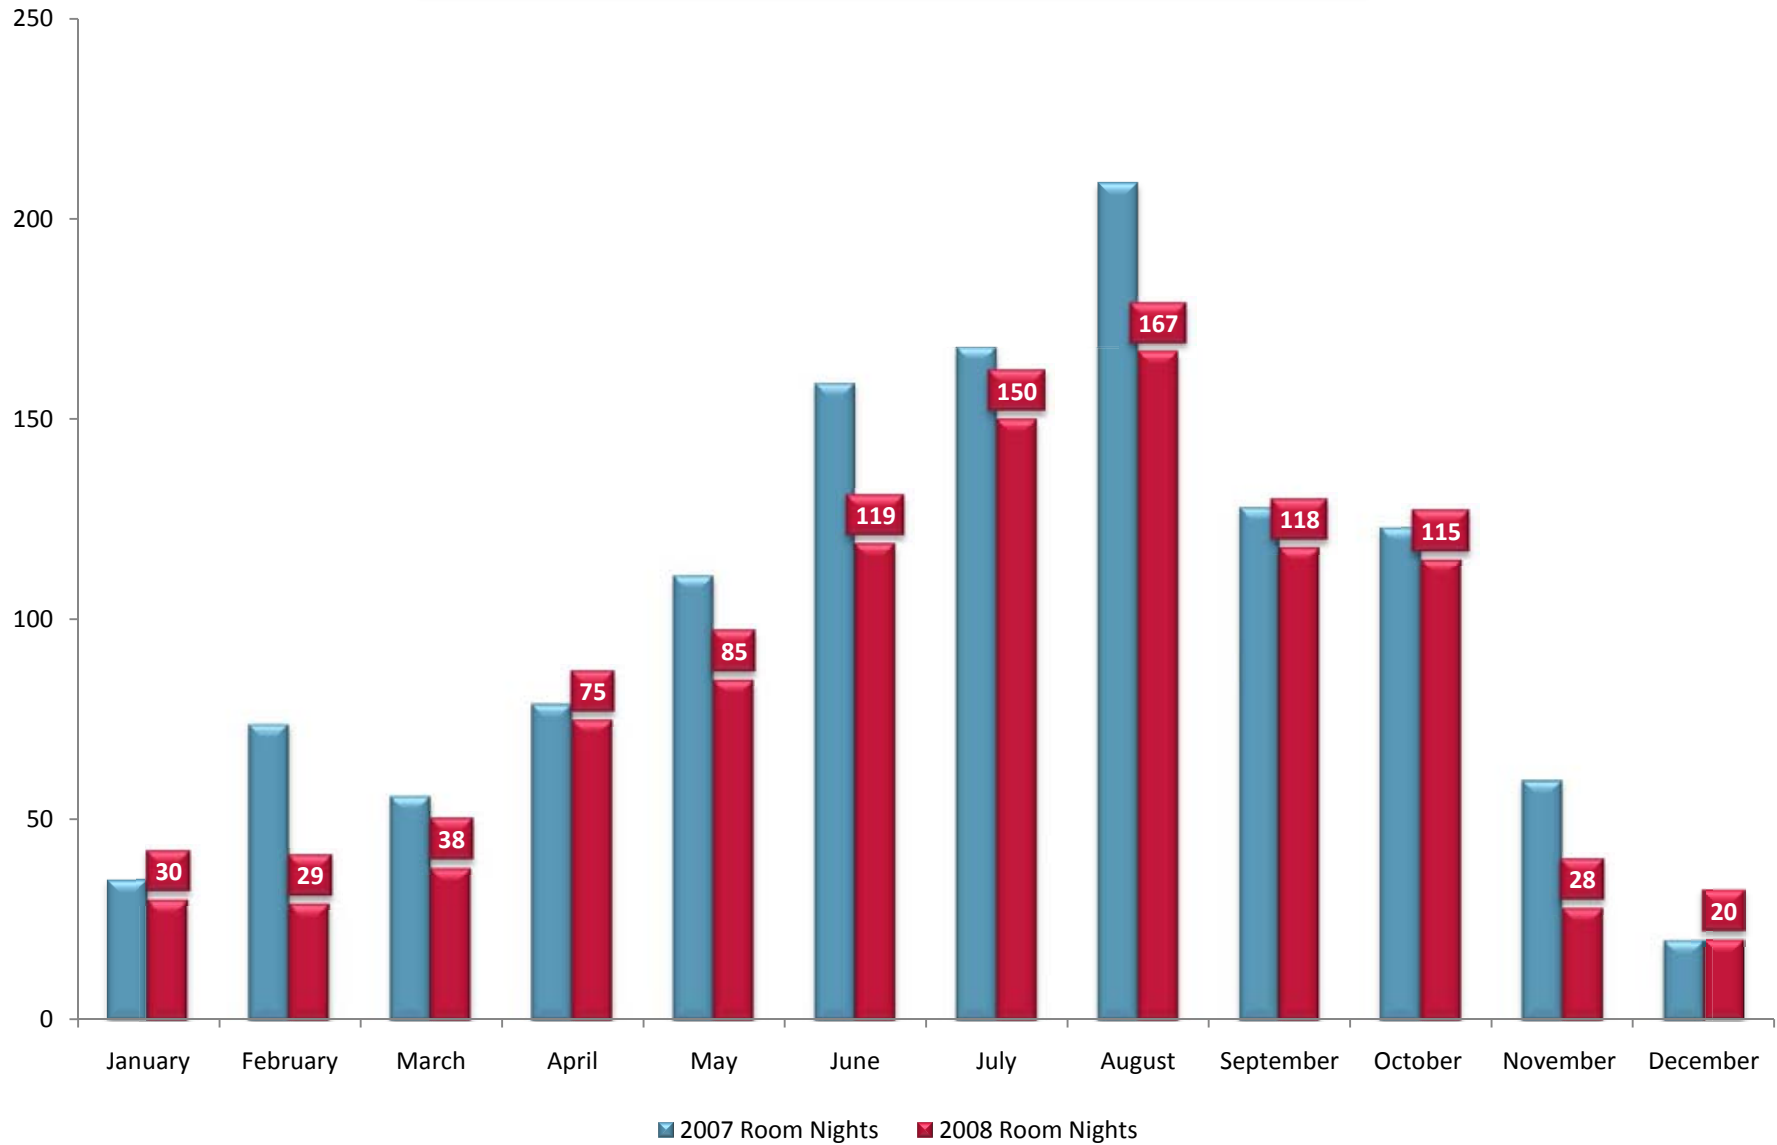

Atlantic City Convention and Visitors Authority Visitors Center Room Nights

Atlantic City Convention and Visitors Authority Website Room Nights

Atlantic City Convention and Visitors Authority Visitors Center Traffic (Thousands)