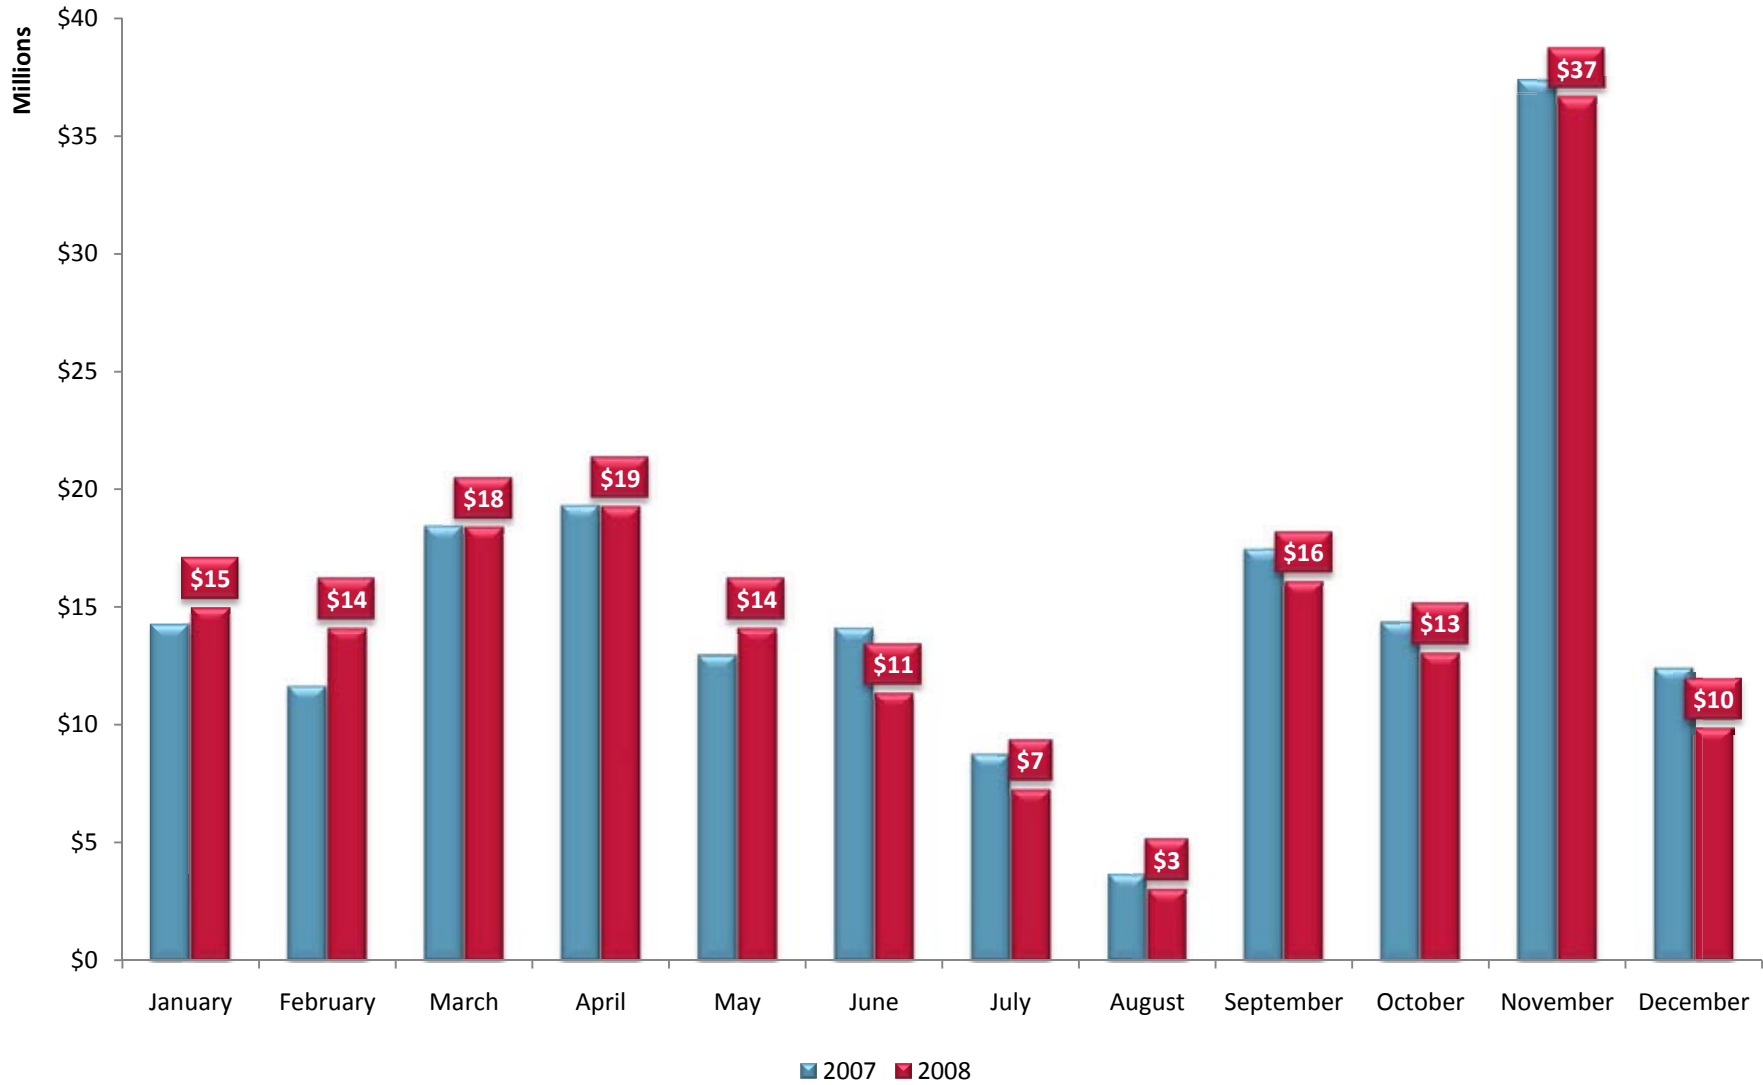

Atlantic City Convention Center Delegate Spending ($Millions)