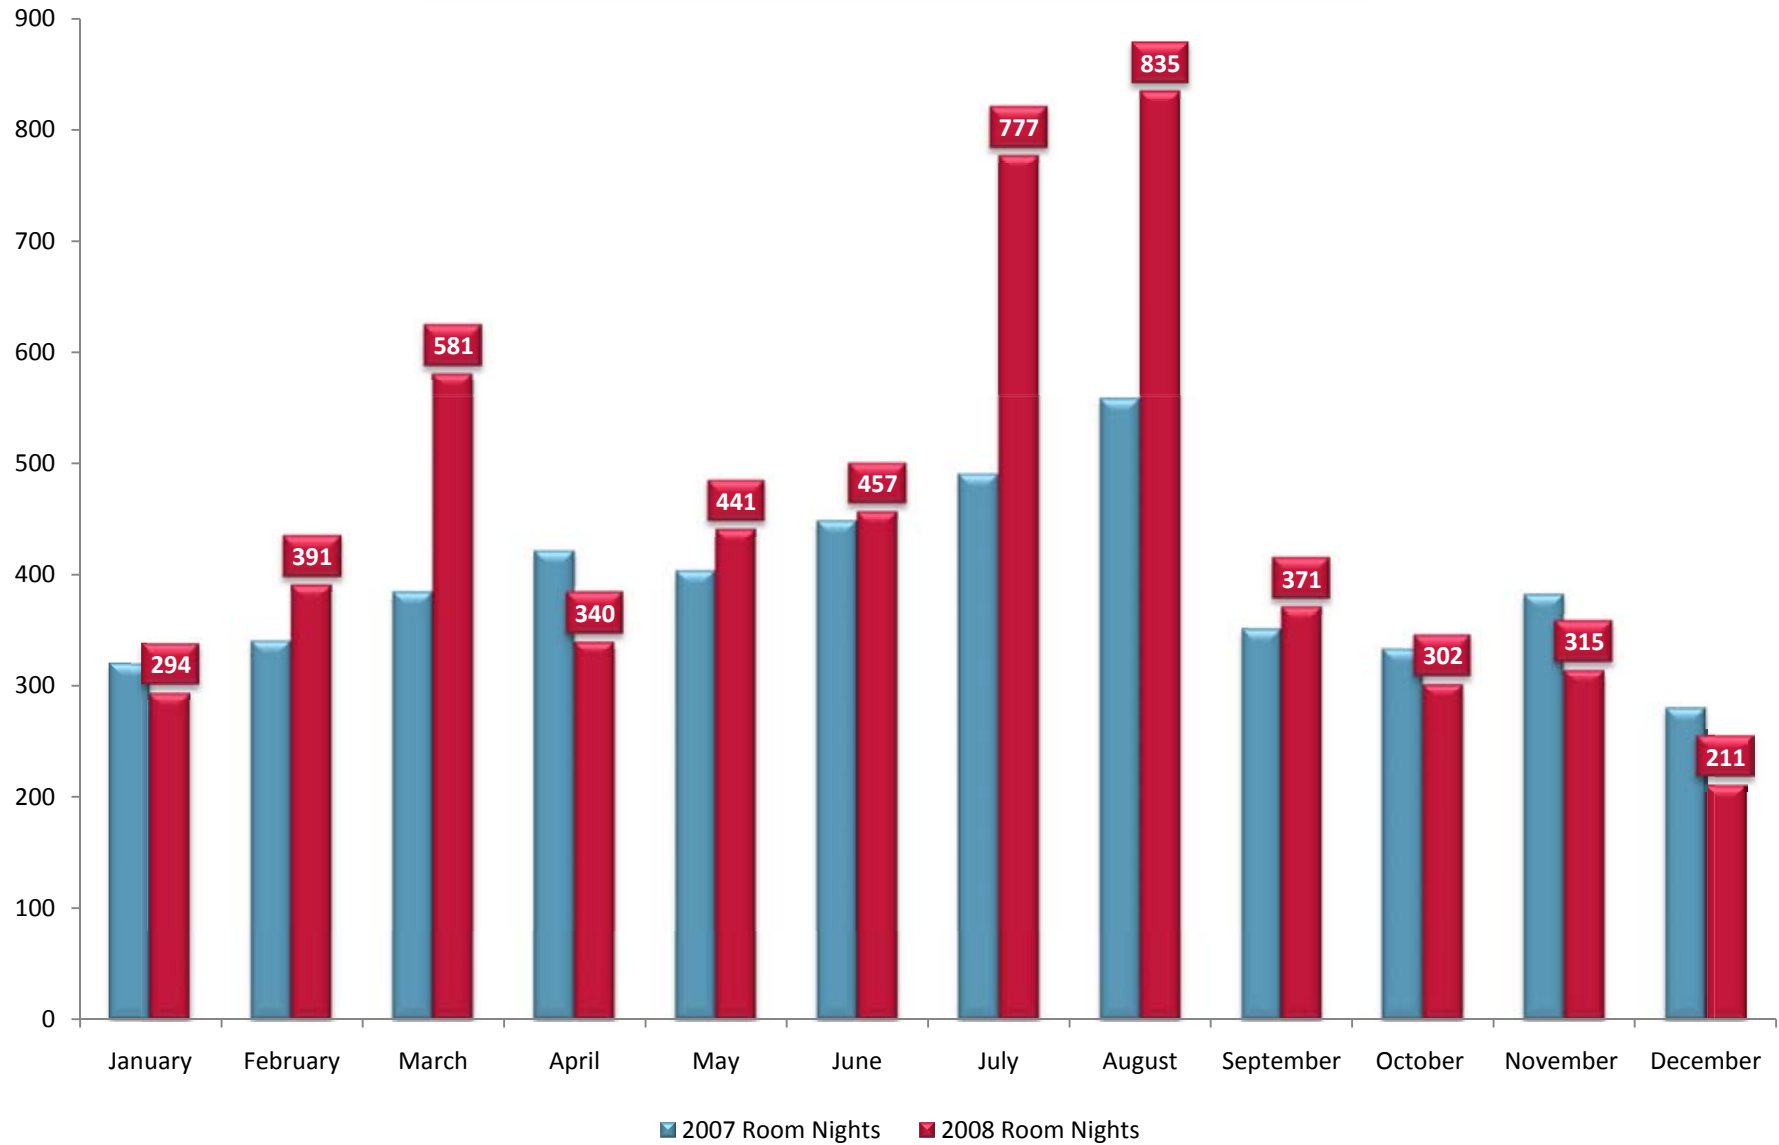

Atlantic City Convention and Visitors Authority Visitors Center Room Nights

Atlantic City Convention and Visitors Authority Website Room Nights

Atlantic City Convention and Visitors Authority Visitors Center Traffic (Thousands)