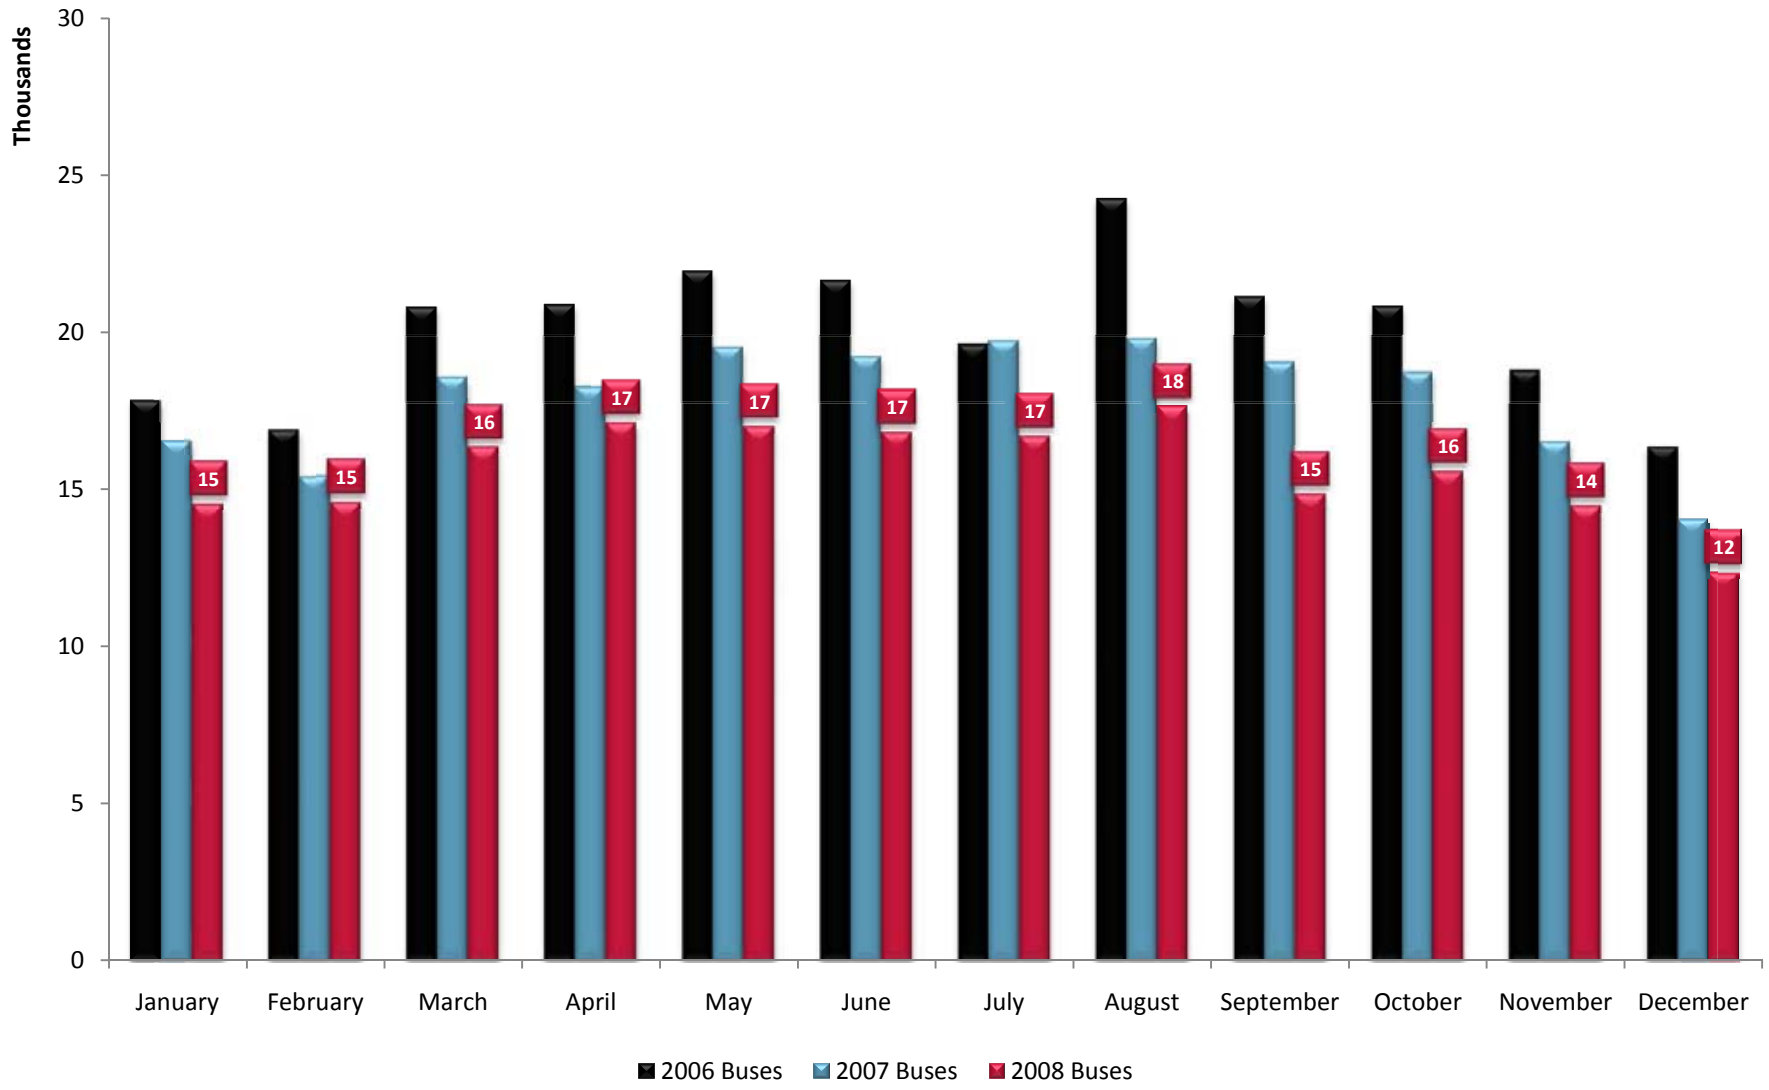

South Jersey Transportation Authority Overnight and Daytrip Motorcoaches (Thousands)