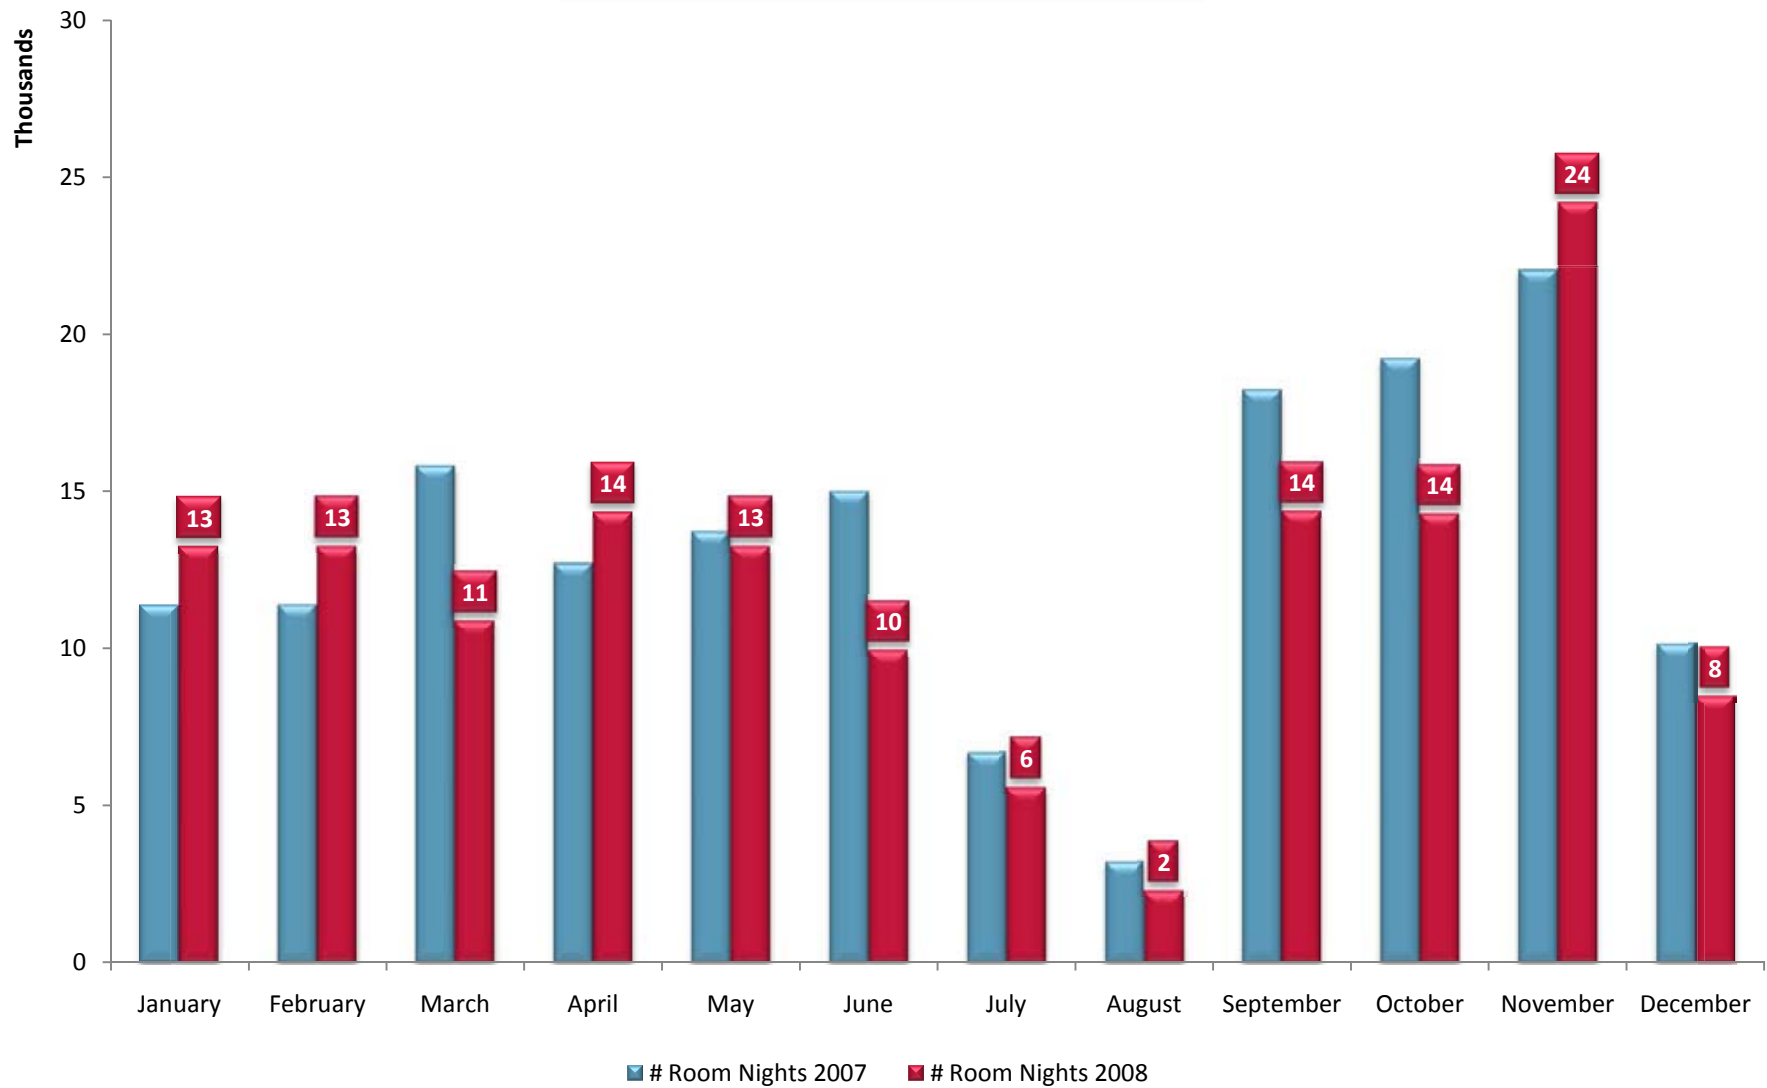

Atlantic City Convention Center Room Night Contributions (Thousands)