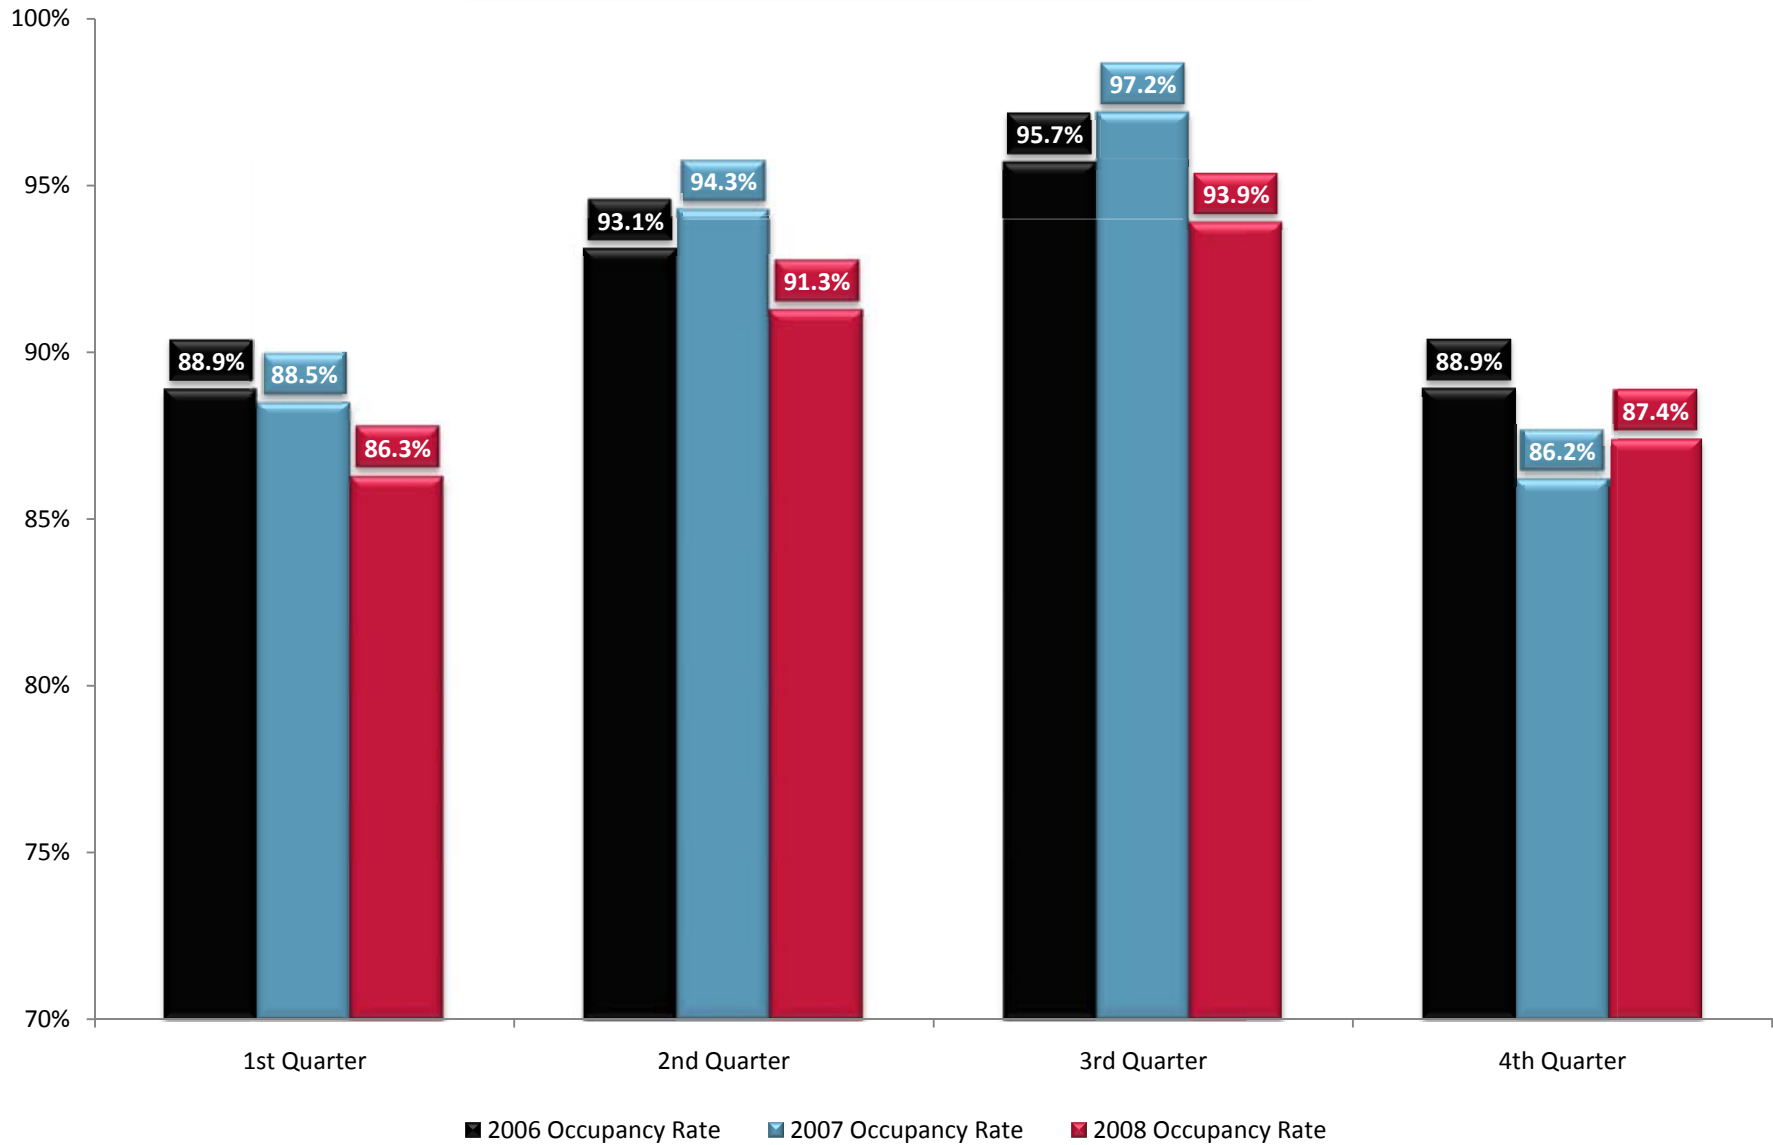

Casino Employment

Casino Hotel Occupancy and ADR

STOCKTON COLLEGE

THE RICHARD STOCKTON COLLEGE OF NEW JERSEY

New Jersey Casino Control Commission Casino Employment (Thousands)

New Jersey Casino Control Commission Atlantic City Casino Hotel Occupancy Rate