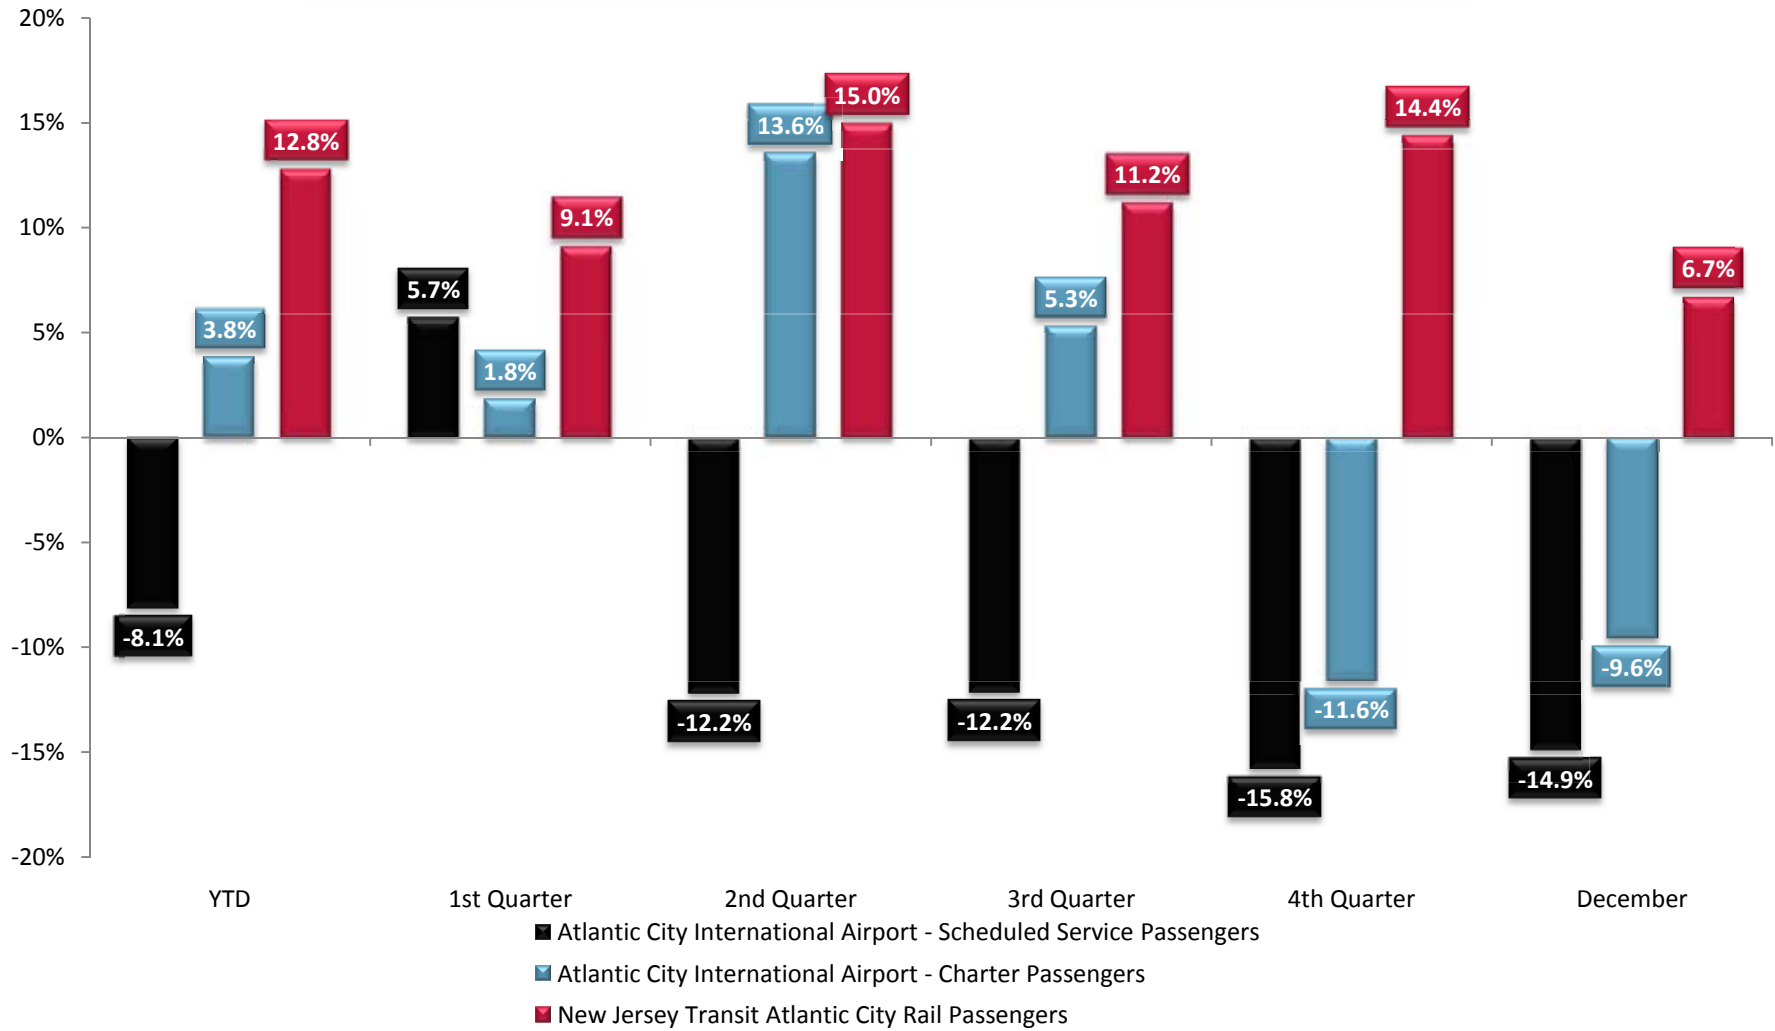

Atlantic City International Airport New Jersey Transit Transportation Statistics Percentage Change Year over Year and Month over Month