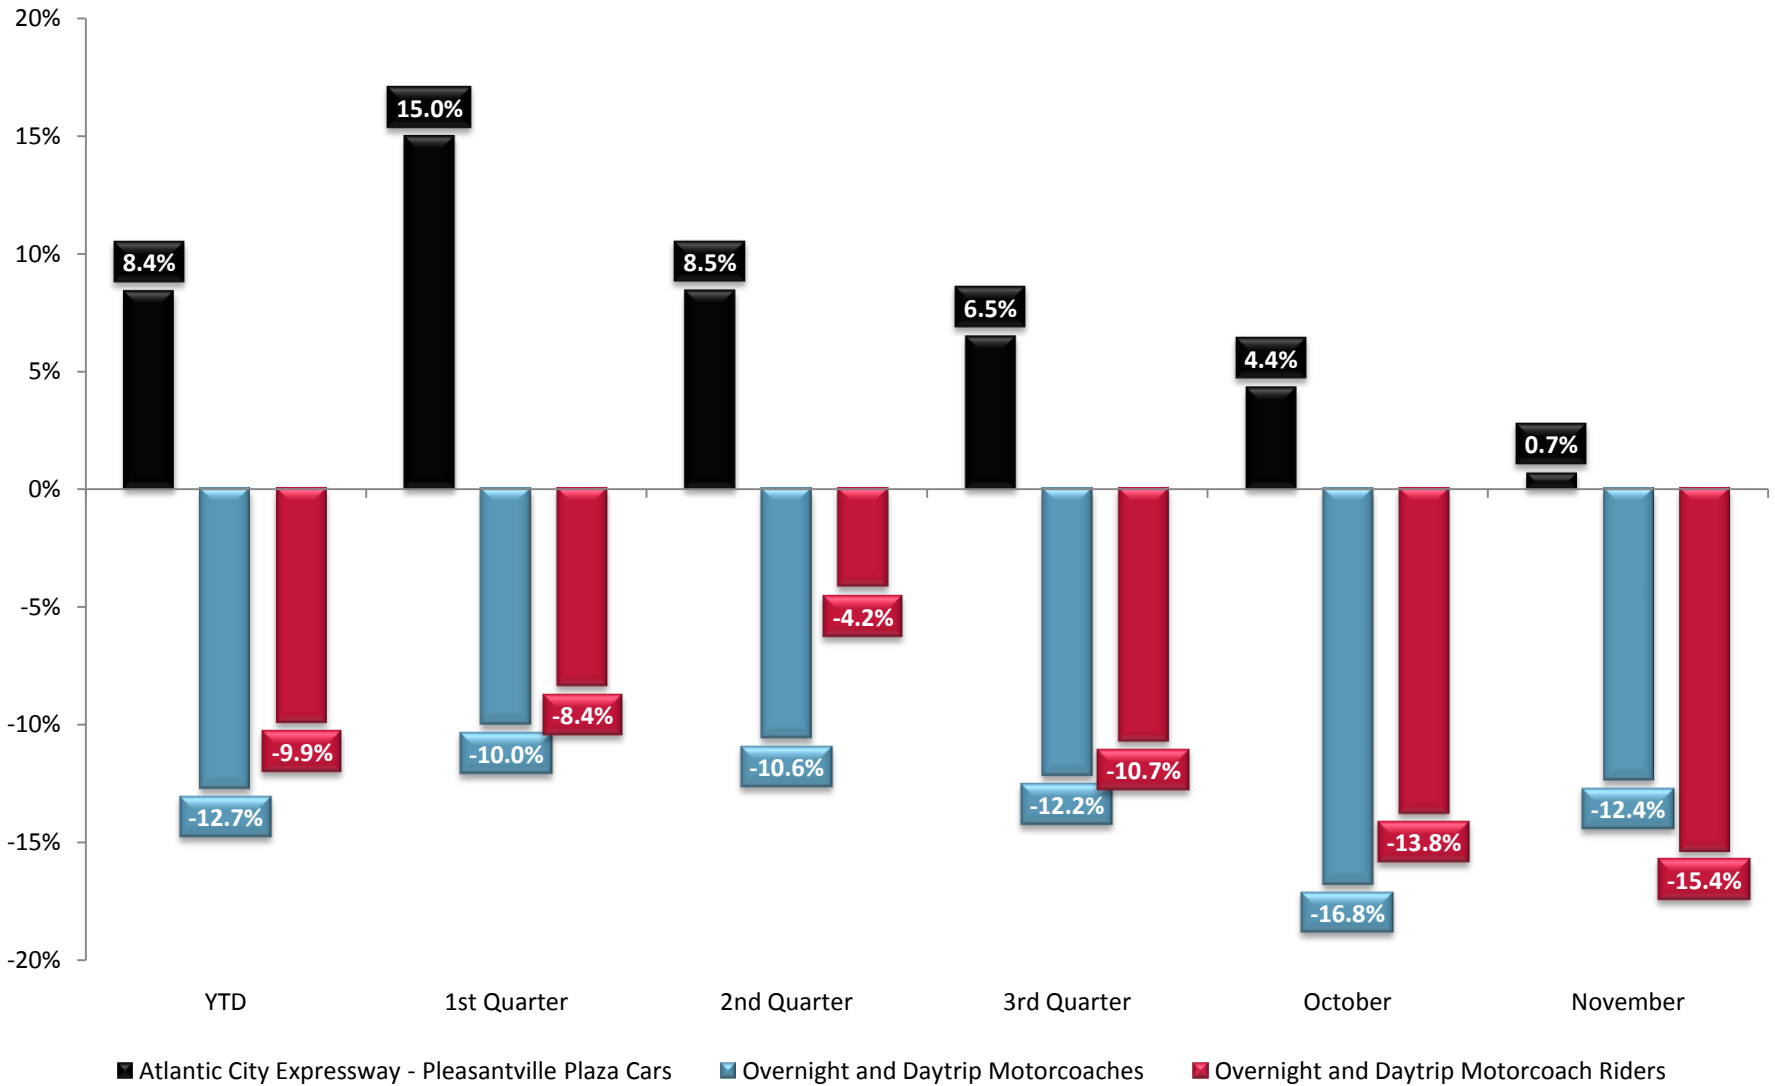

South Jersey Transportation Authority Transportation Statistics Percentage Change Year over Year and Month over Month