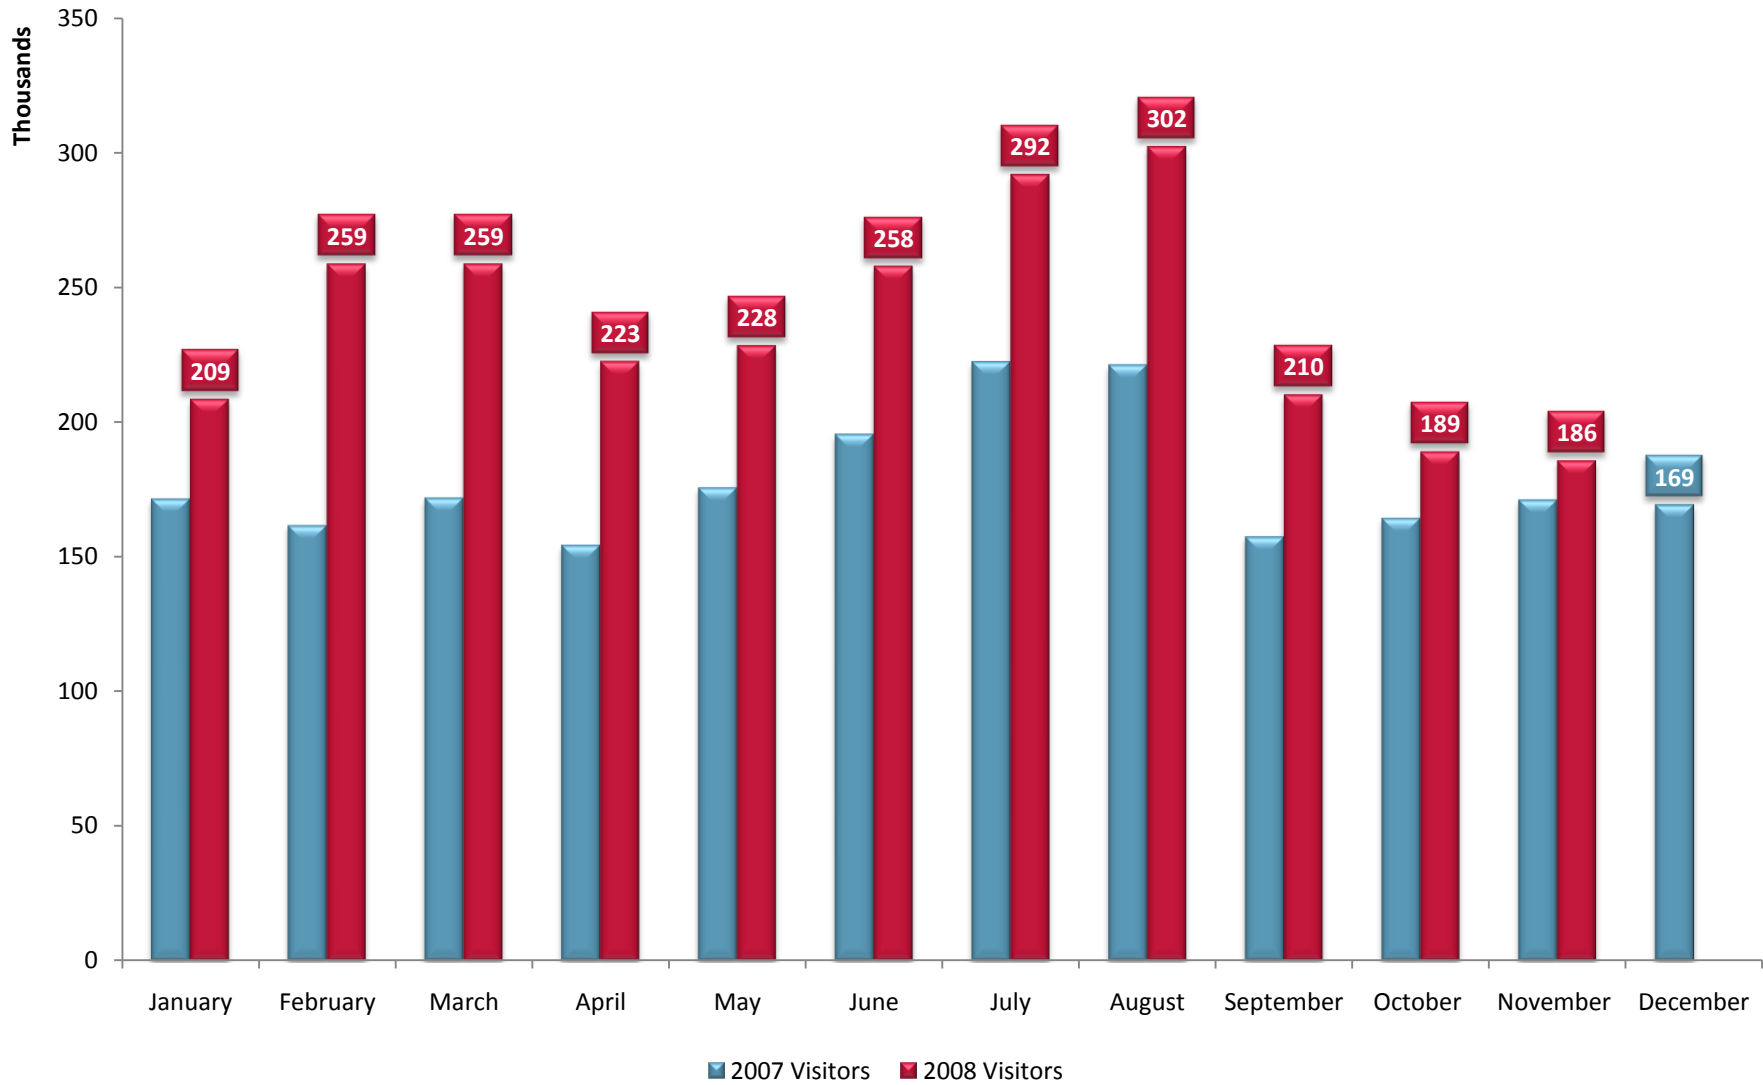

Atlantic City Convention and Visitors Authority Website Visitors (Thousands)