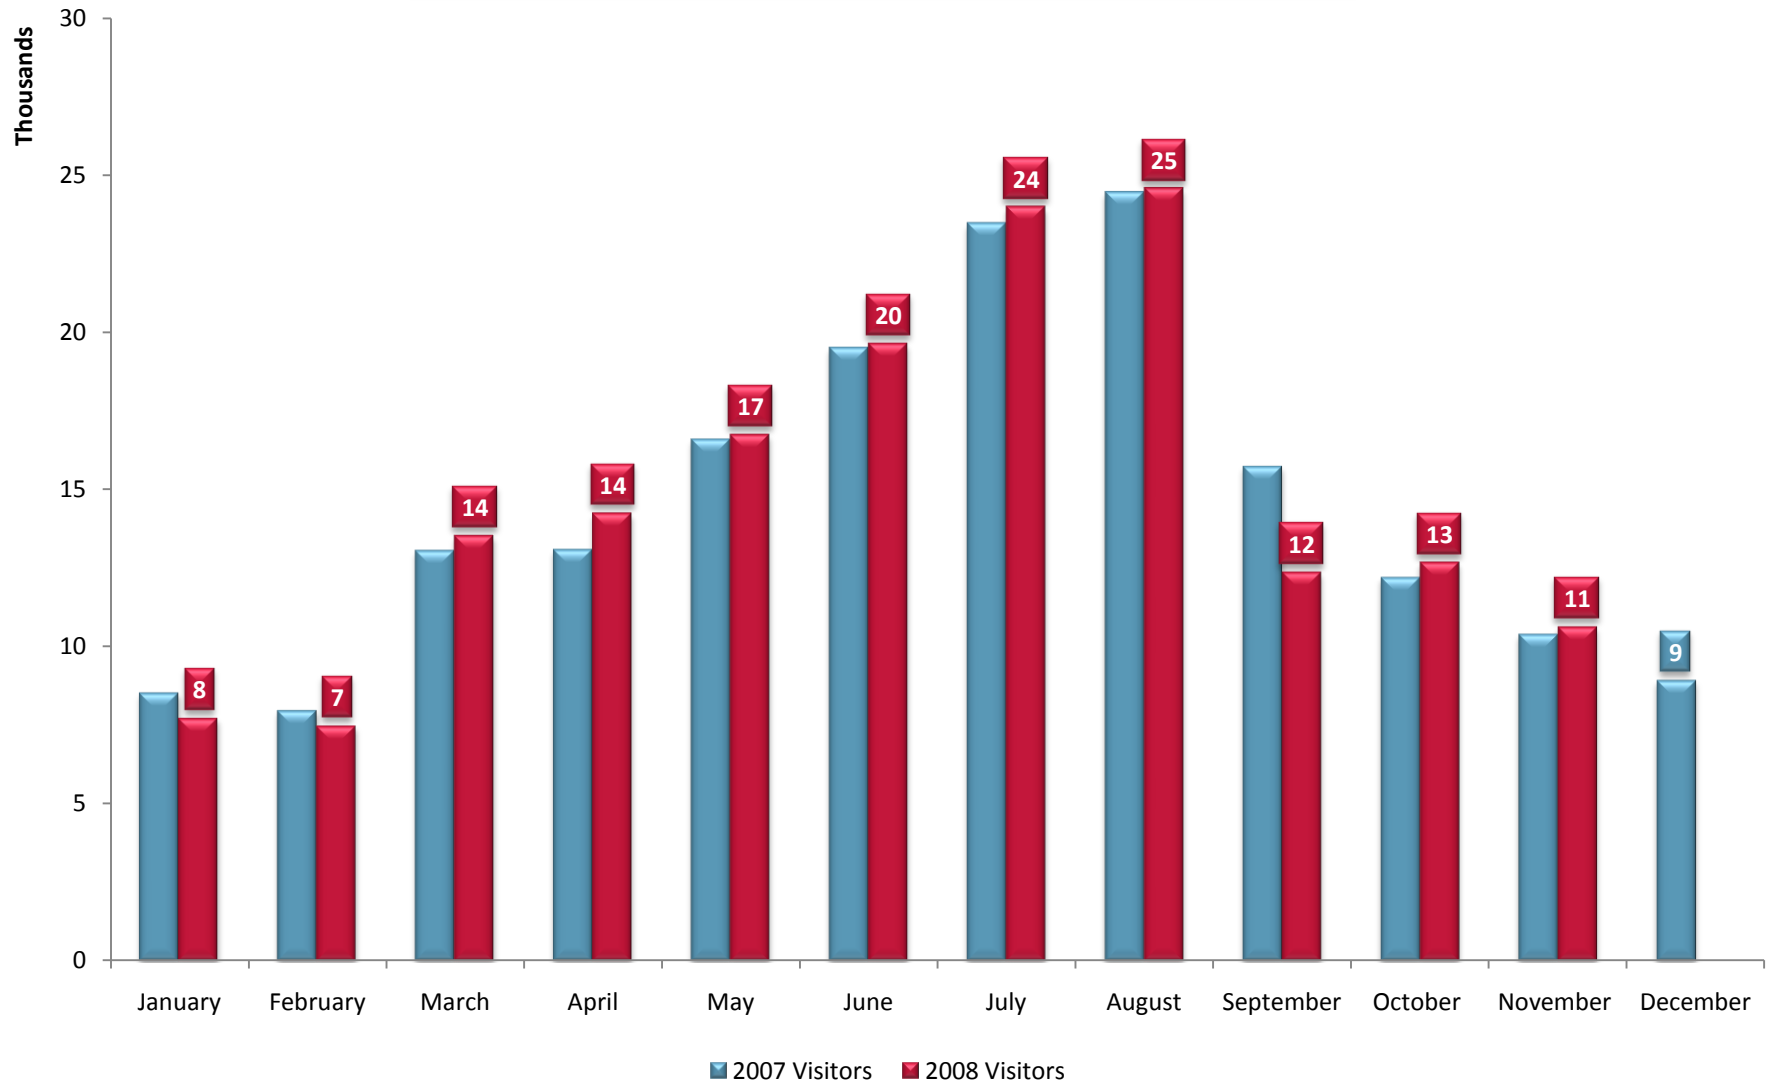

Atlantic City Convention and Visitors Authority Visitors Center Traffic (Thousands)