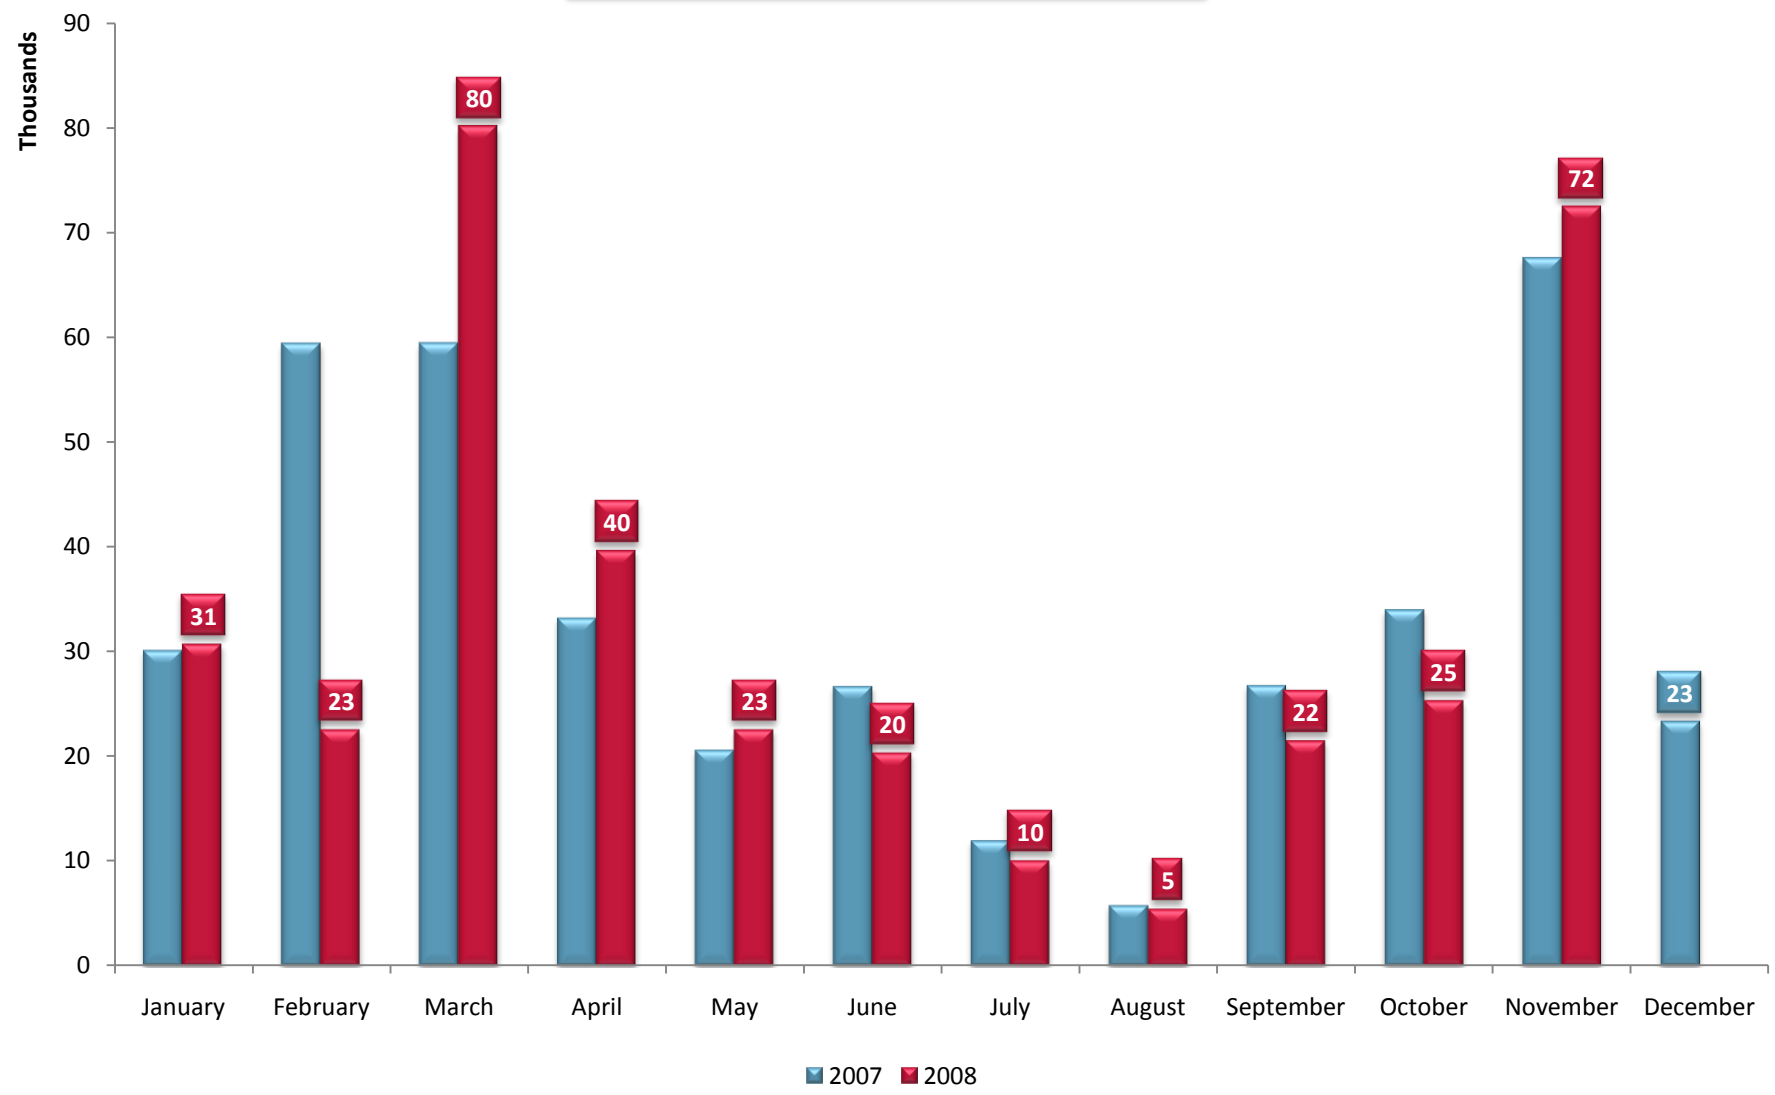

Atlantic City Convention Center Attendees (Thousands)