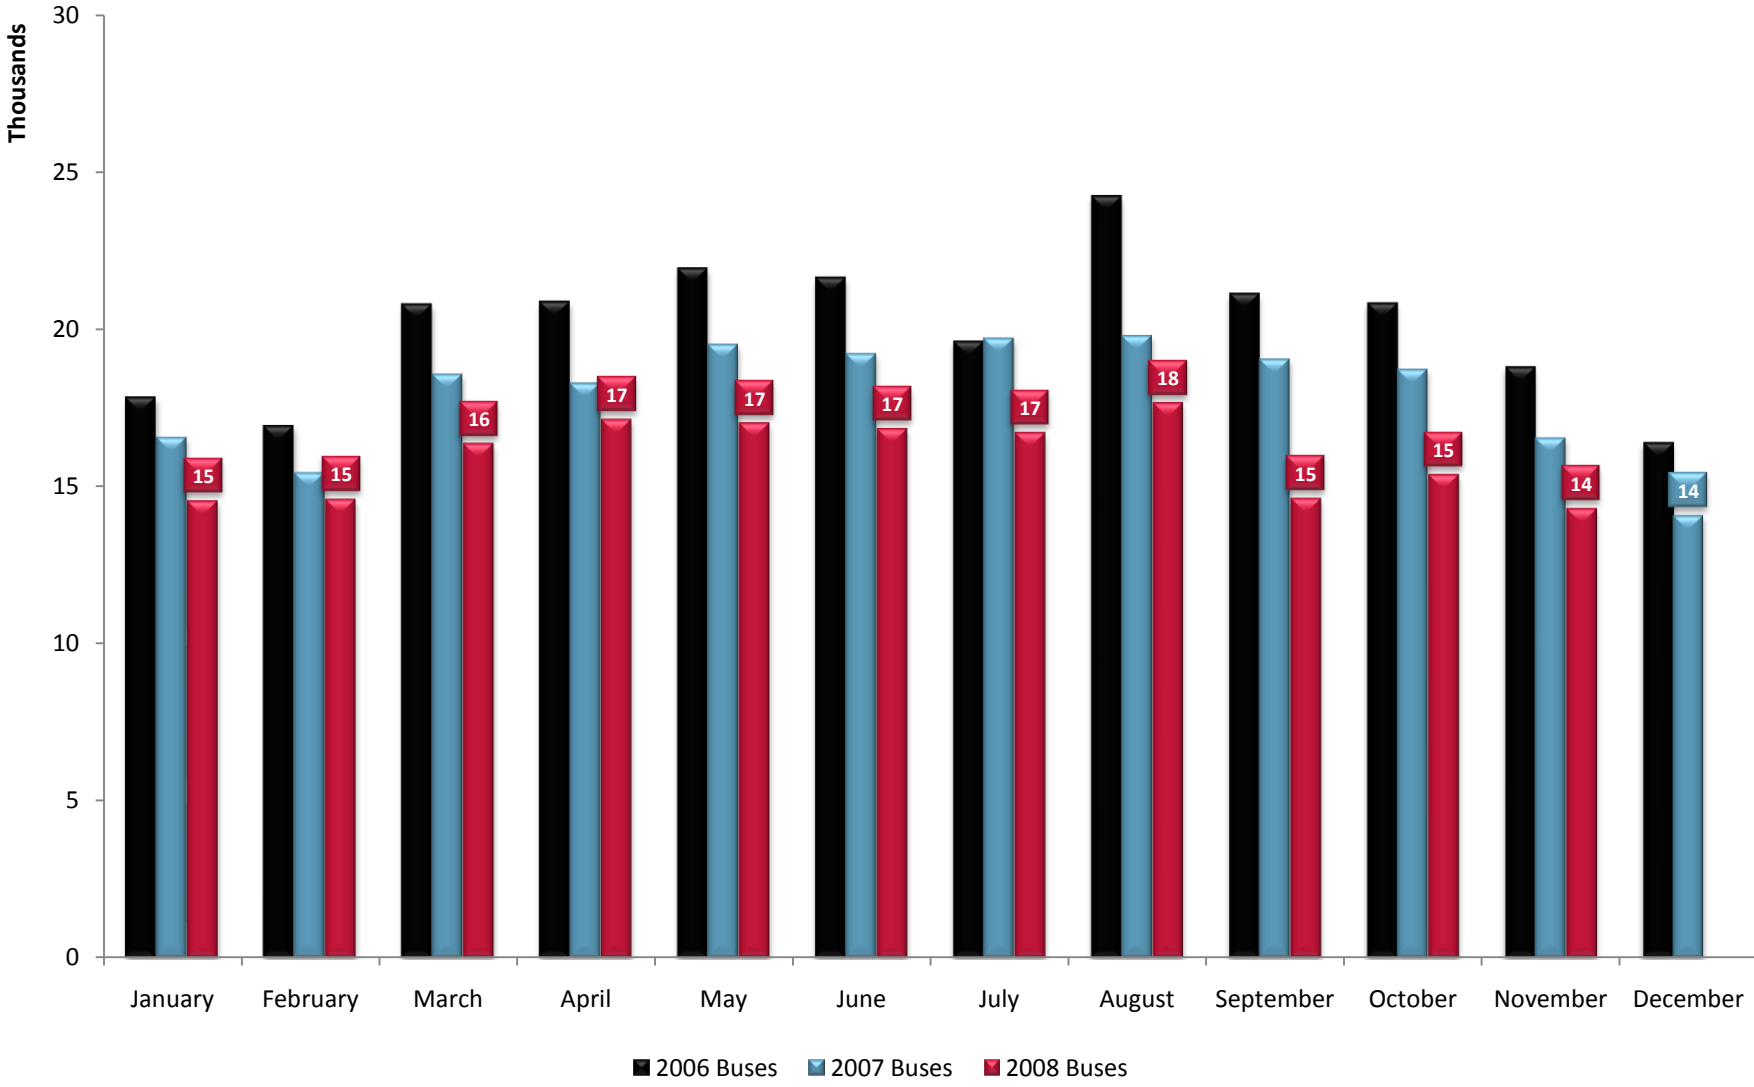

South Jersey Transportation Authority Overnight and Daytrip Motorcoaches (Thousands)