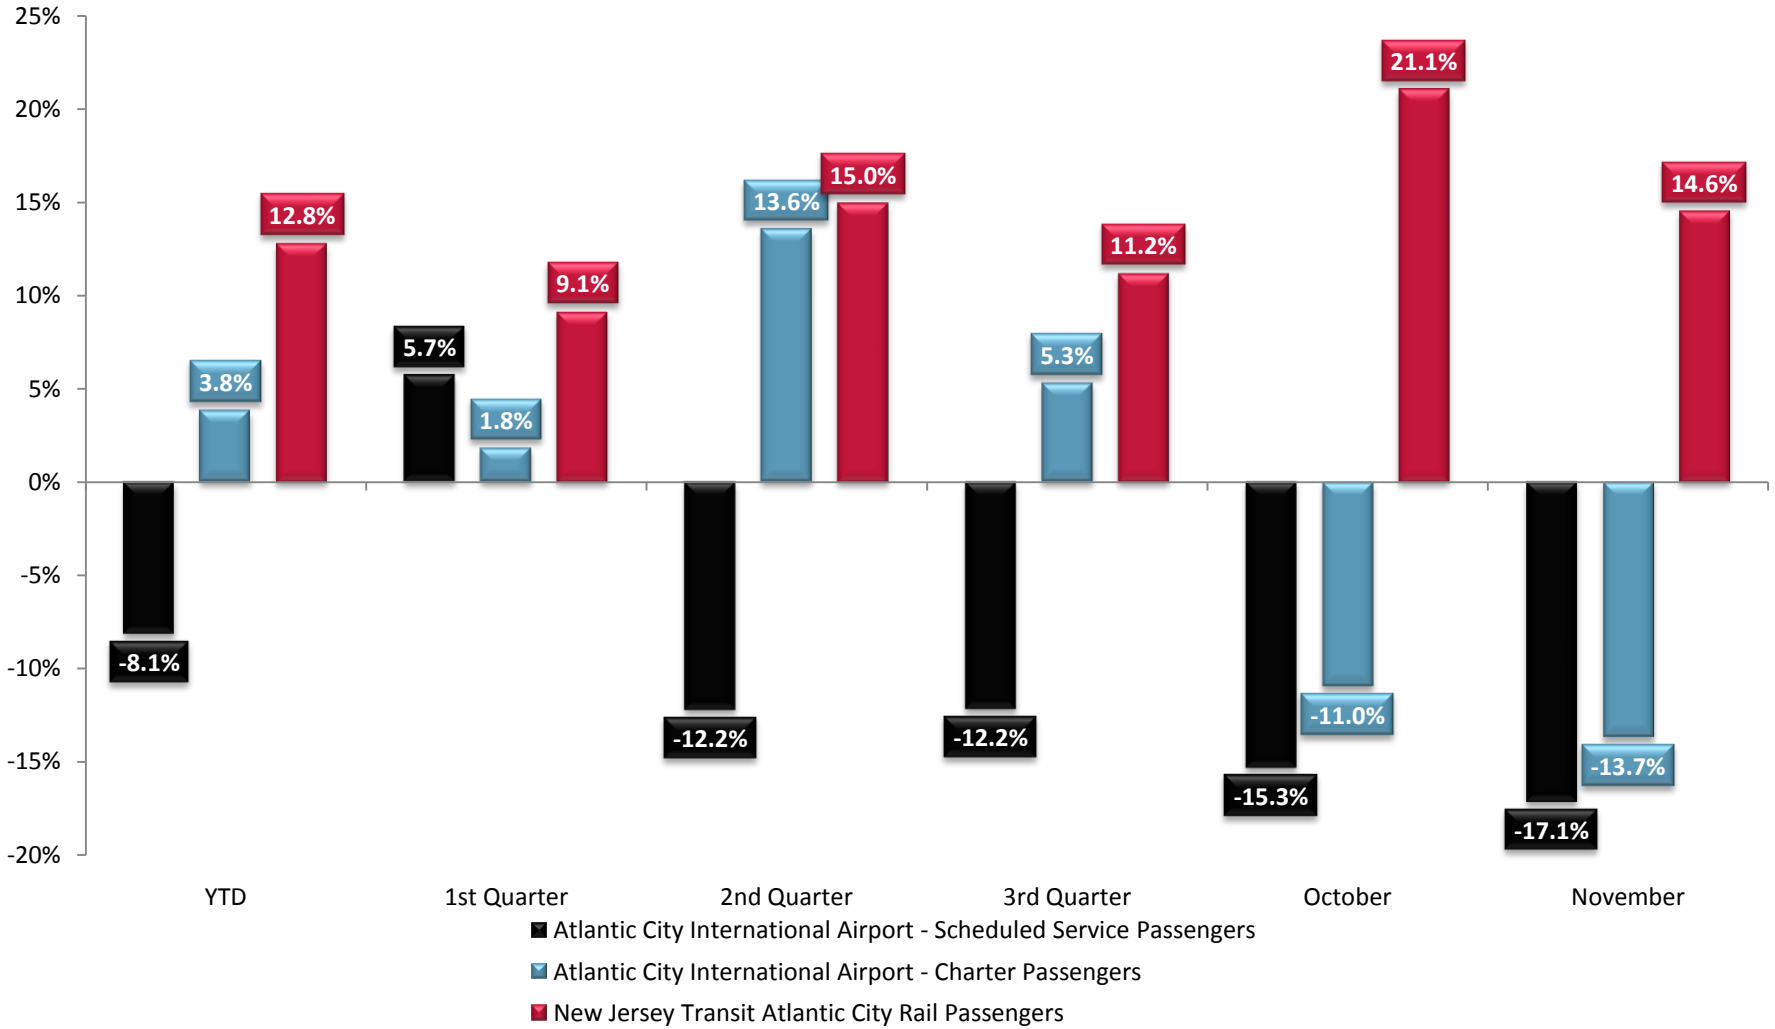

Atlantic City International Airport New Jersey Transit Transportation Statistics

Percentage Change Year over Year and Month over Month