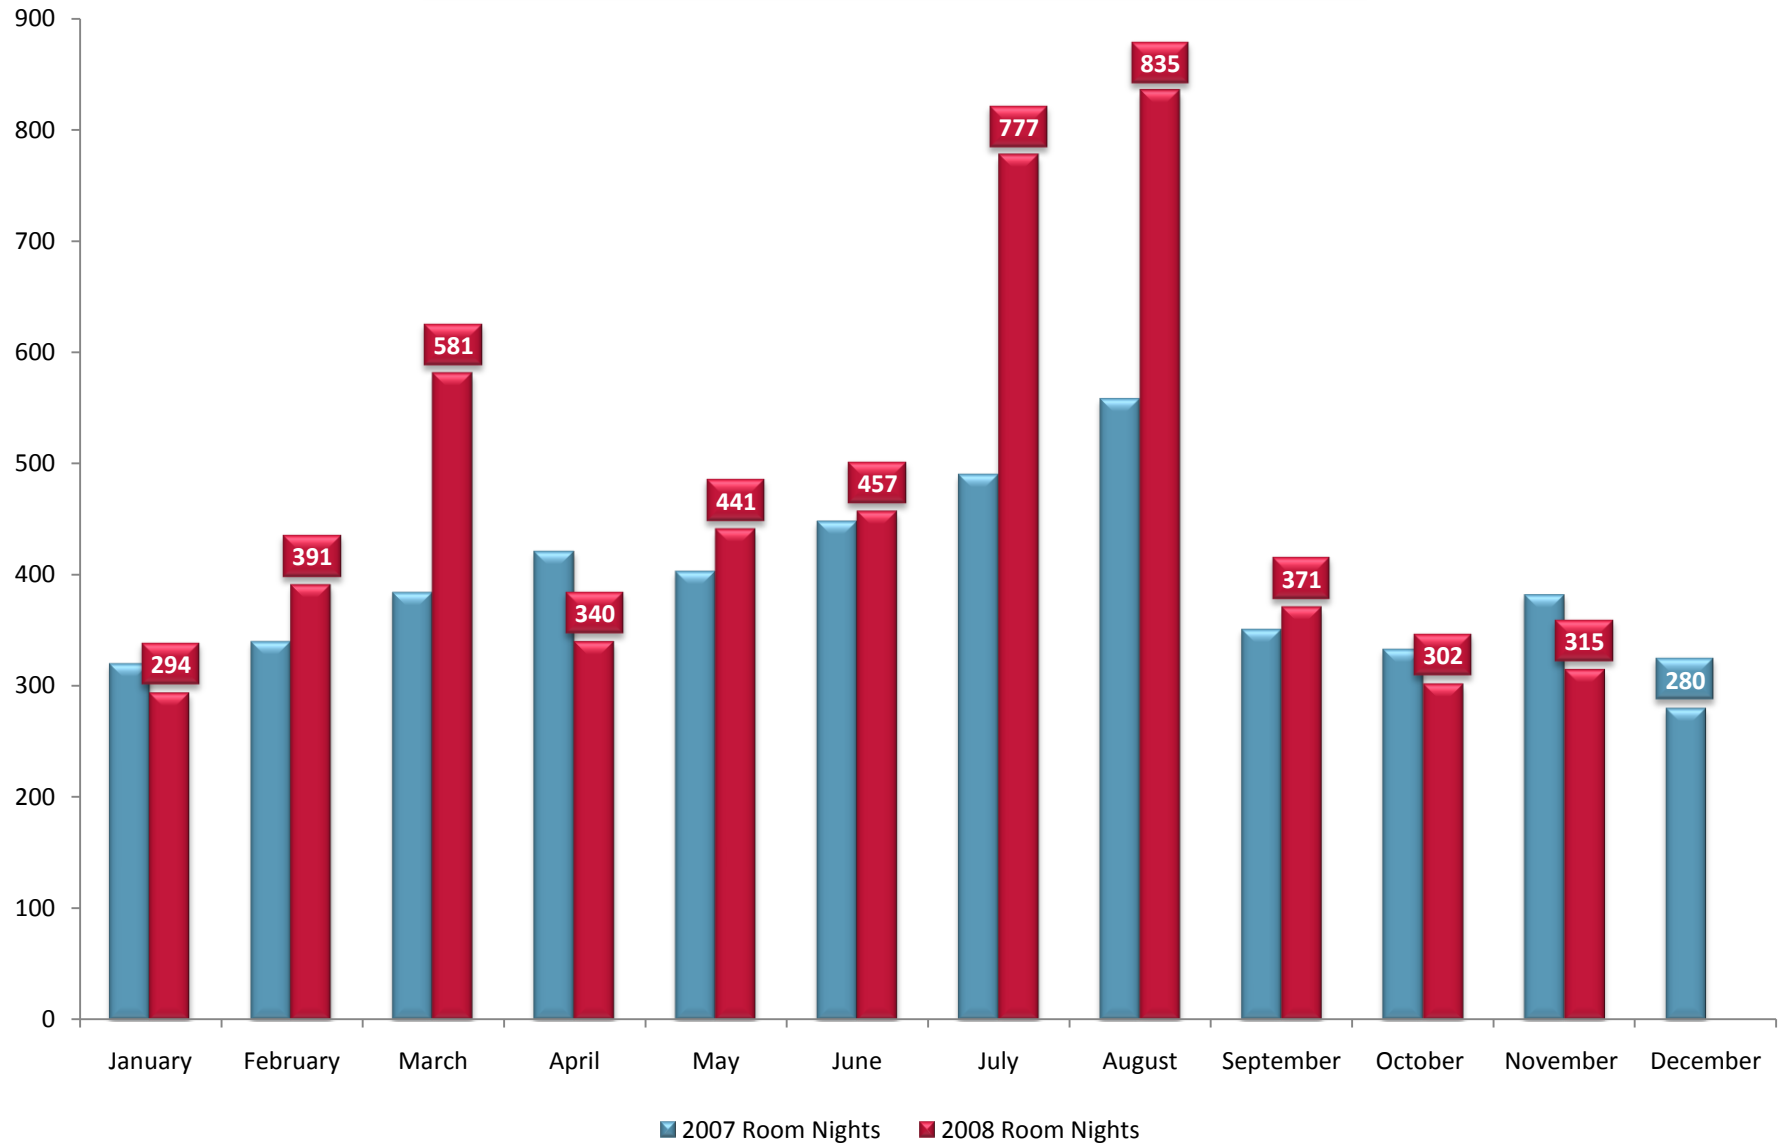

Atlantic City Convention and Visitors Authority Website Room Nights