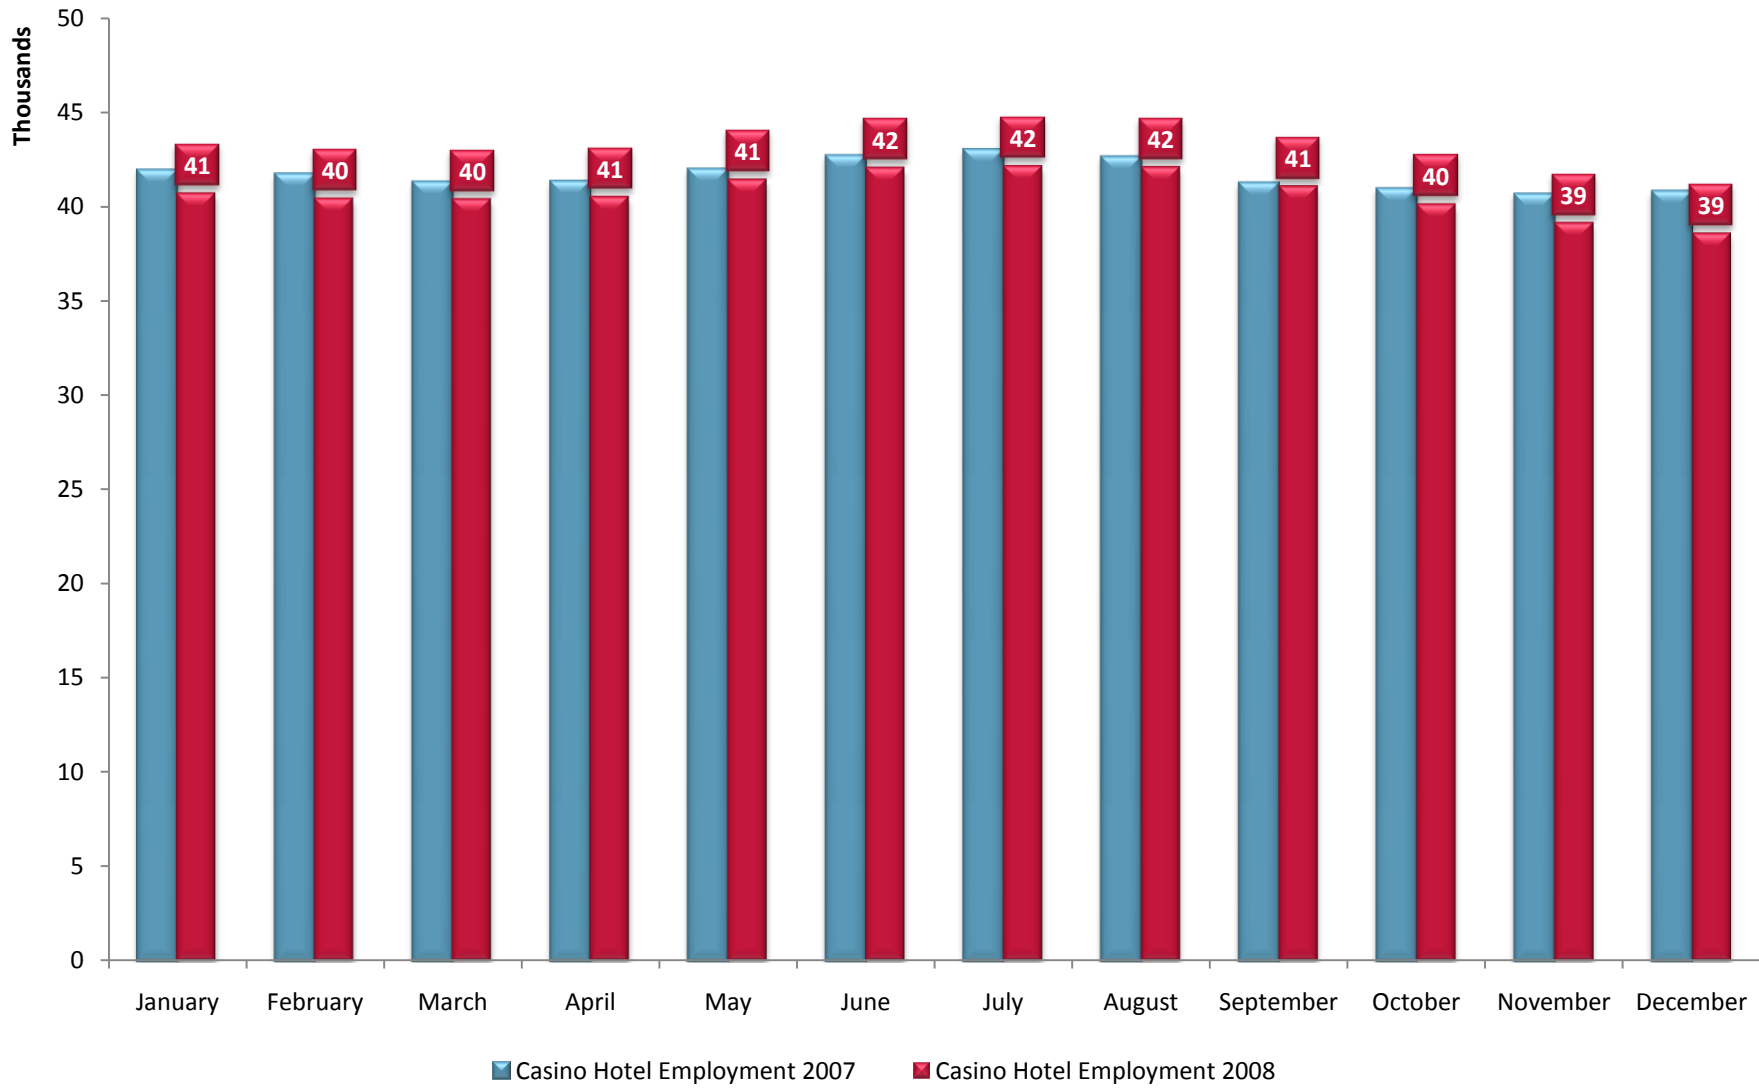

New Jersey Casino Control Commission Casino Employment (Thousands)