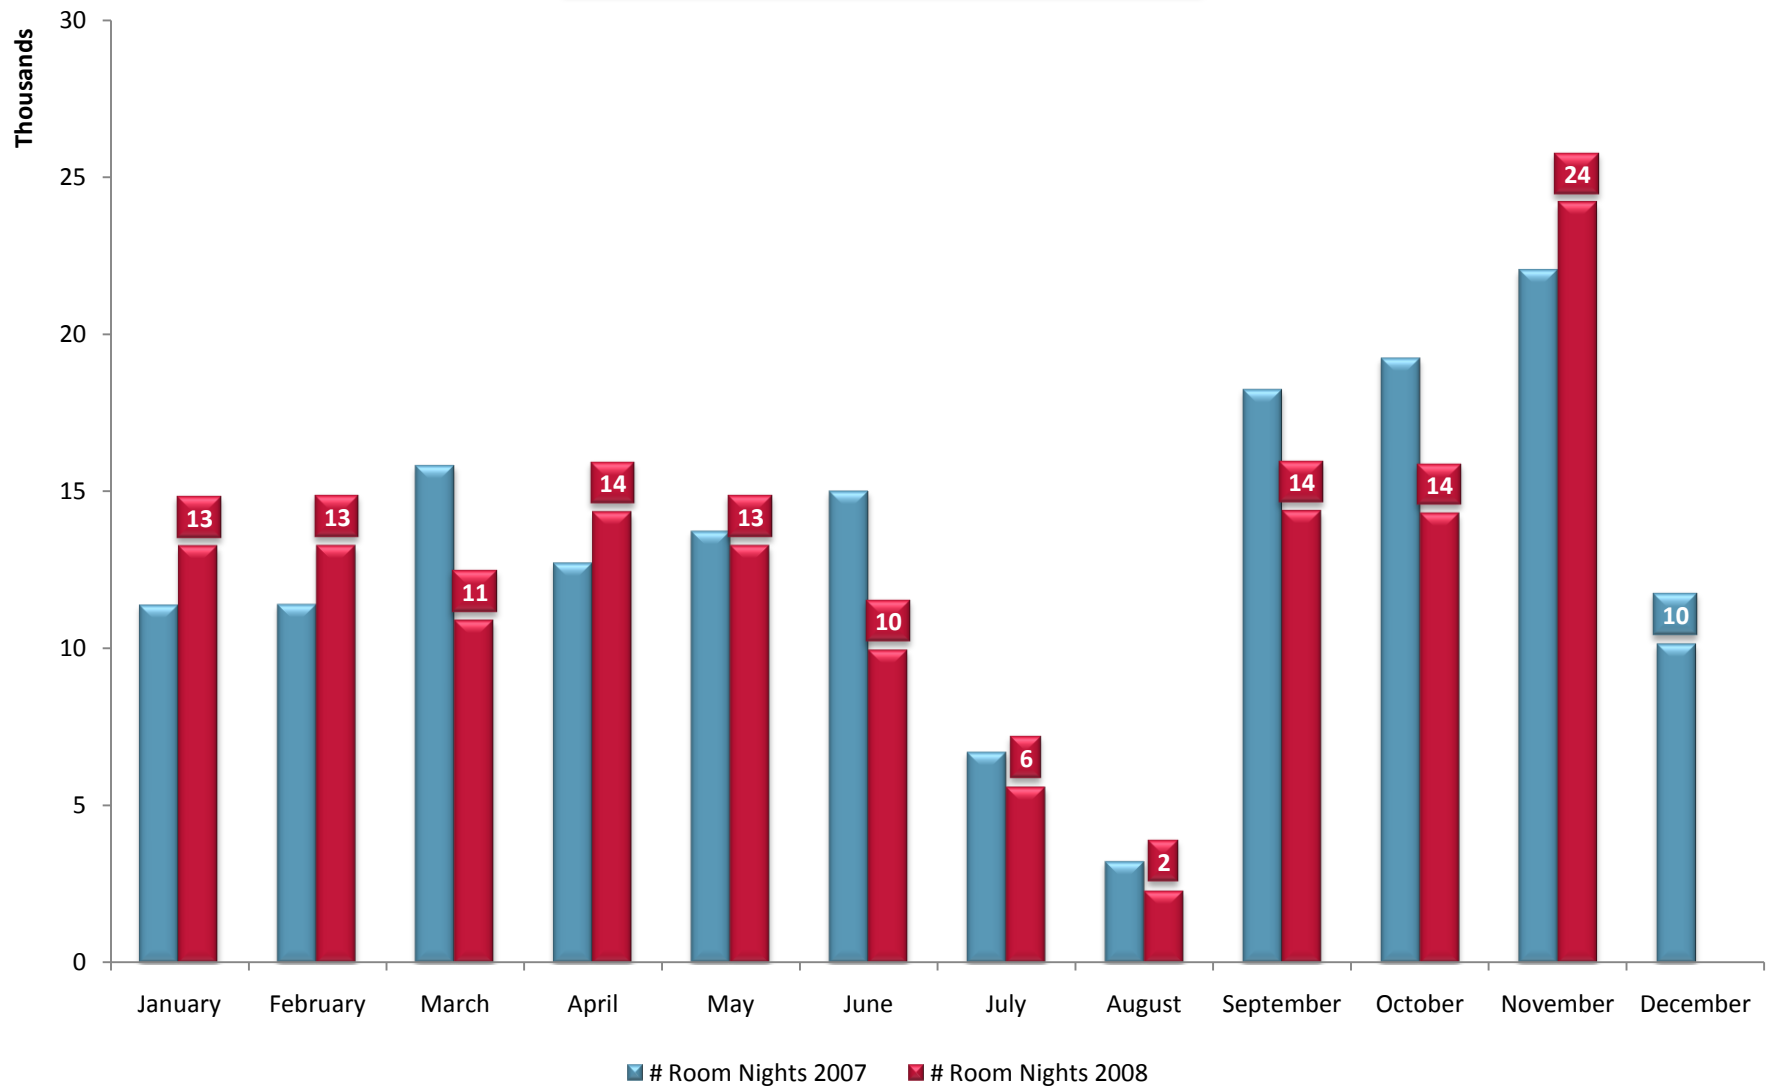

Atlantic City Convention Center Room Night Contributions (Thousands)