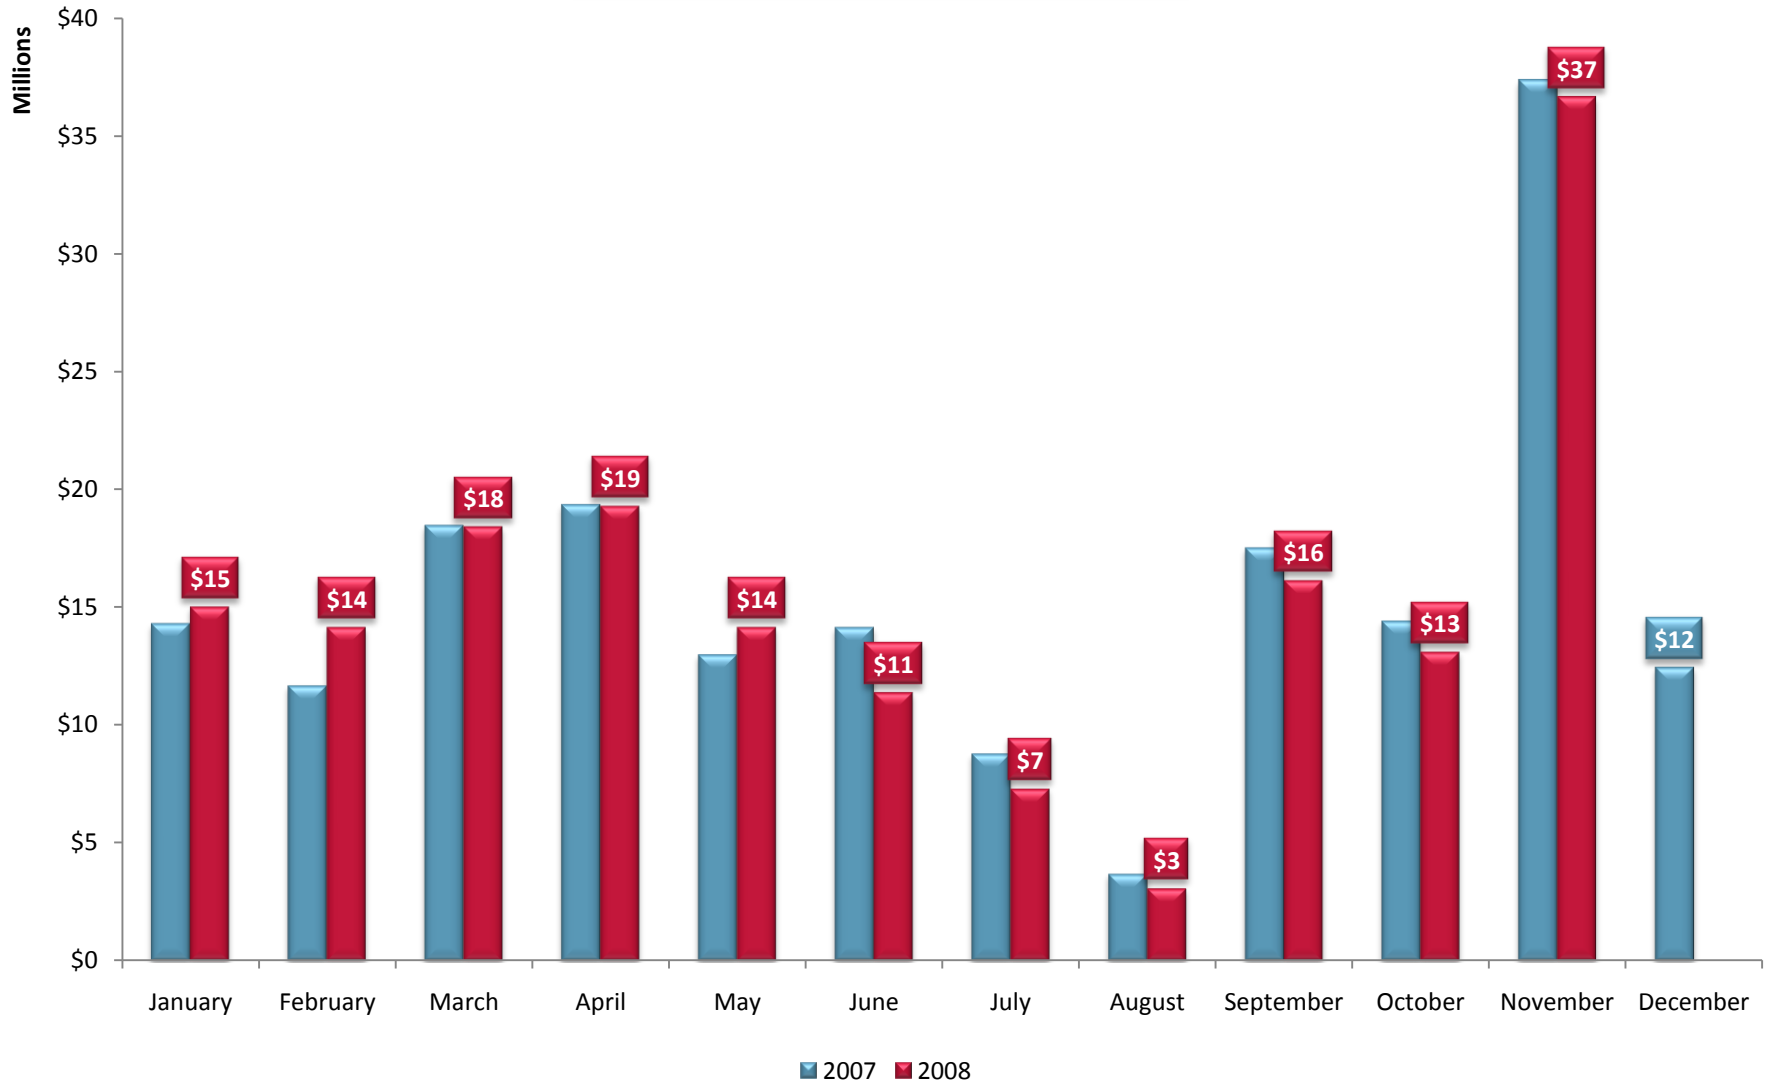

Atlantic City Convention Center Delegate Spending ($Millions)