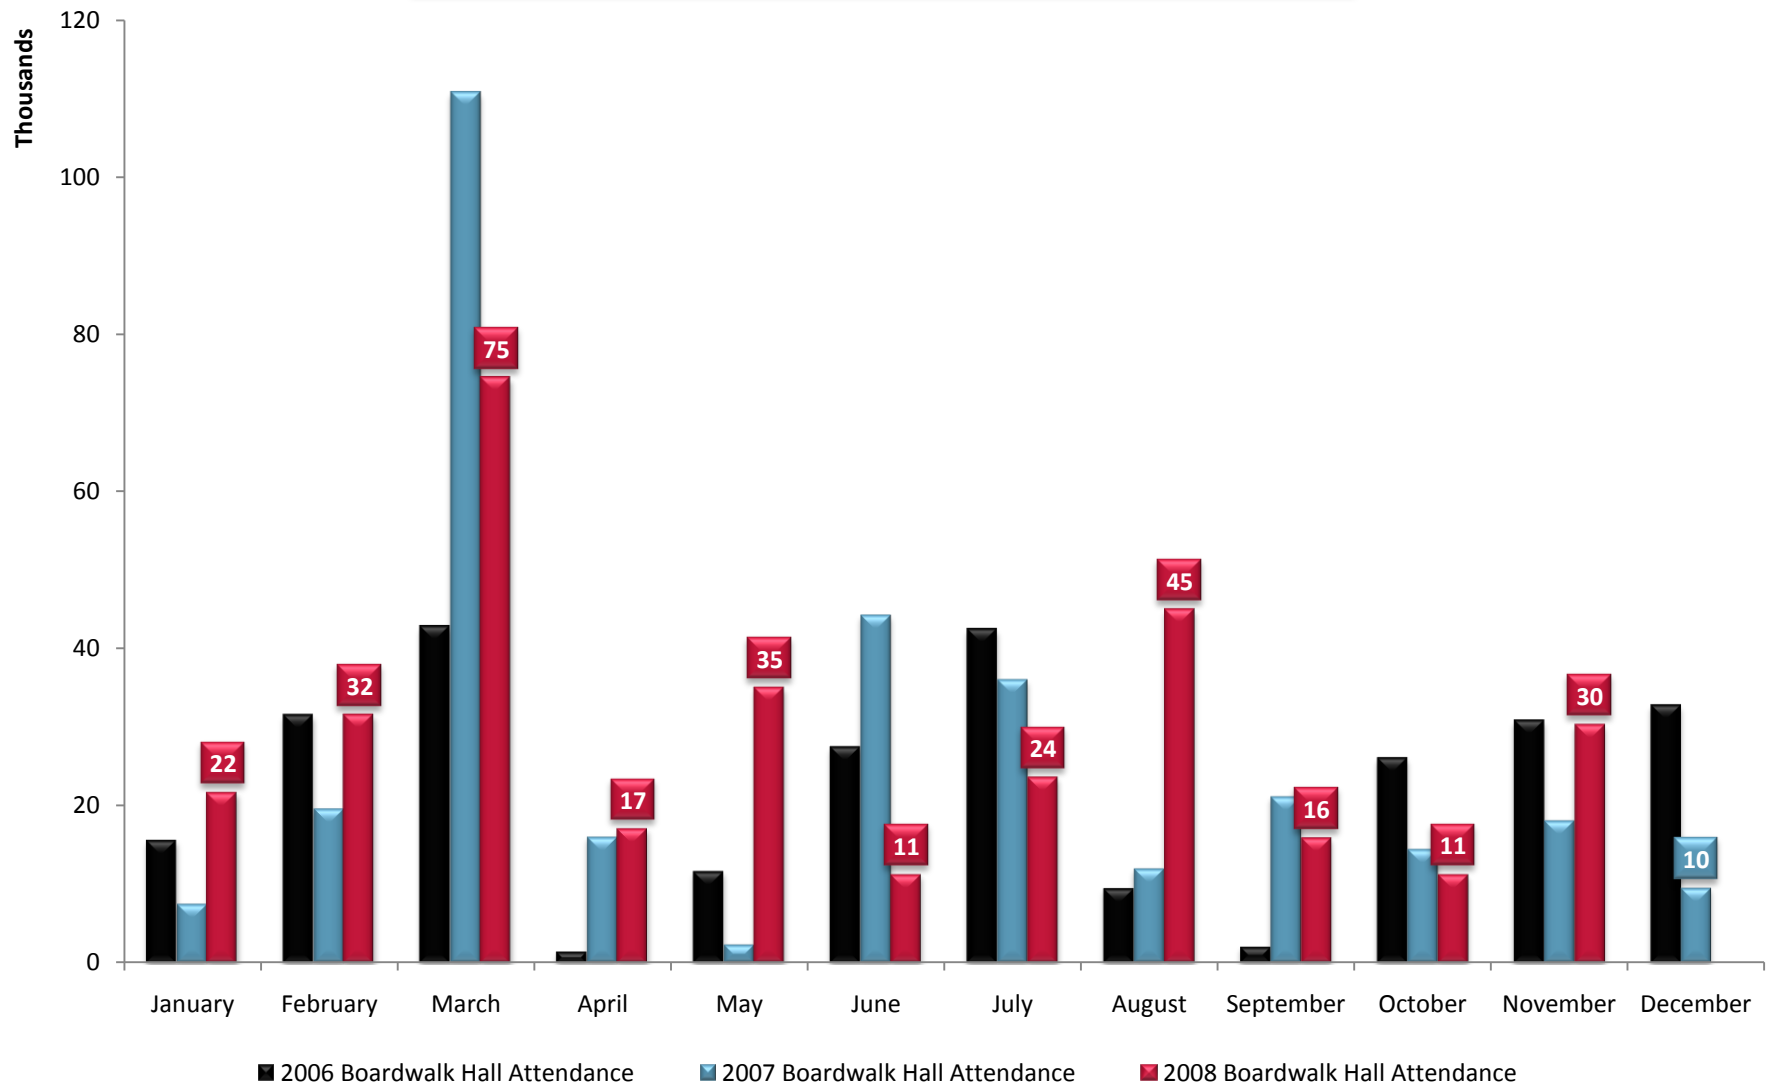

# Boardwalk Hall Statistics

provided by the

Atlantic City Convention and Visitors Authority

including

Boardwalk Hall Attendance

**STOCKTON COLLEGE**

THE RICHARD STOCKTON COLLEGE OF NEW JERSEY

# Atlantic City Convention and Visitors Authority Boardwalk Hall Attendance (Thousands)